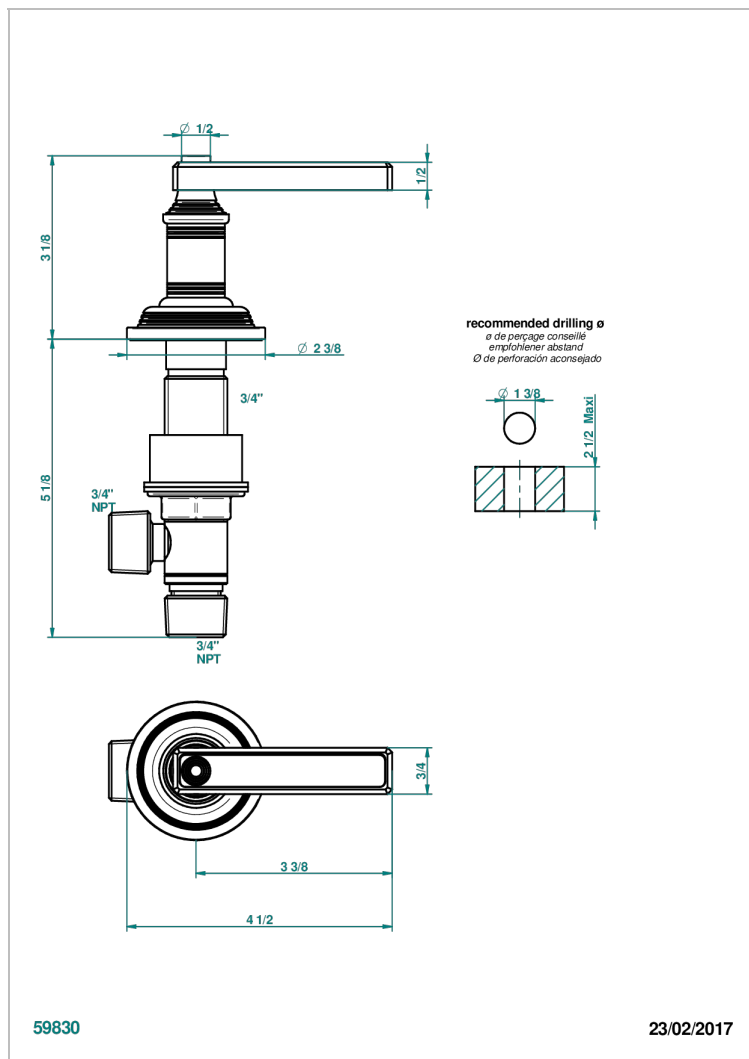

# WEST COAST METAL WITH LEVER

U9B-36/C

Rim mounted 3/4" valve, cold

## CHARACTERISTIC

- West Coast Metal with lever
- Rim mounted 3/4" valve, cold