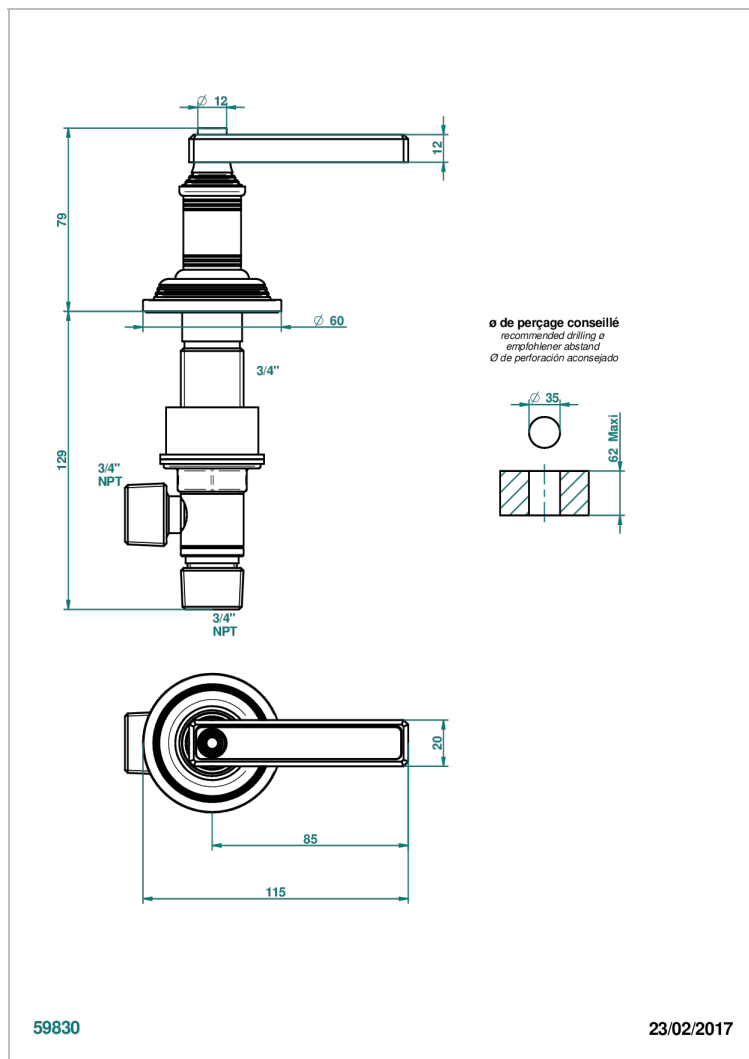

WEST COAST METAL WITH LEVER

U9B-36/C

Rim mounted 3/4" valve, cold

CHARACTERISTIC

- West Coast Metal with lever
- Rim mounted 3/4" valve, cold

AVAILABLE FINITIONS

Antique nickel - H28
Black ceram - D30
Blush PVD - H62
Brass color PVD - H49
Brown bronze color PVD - F33
Gold color PVD - H52