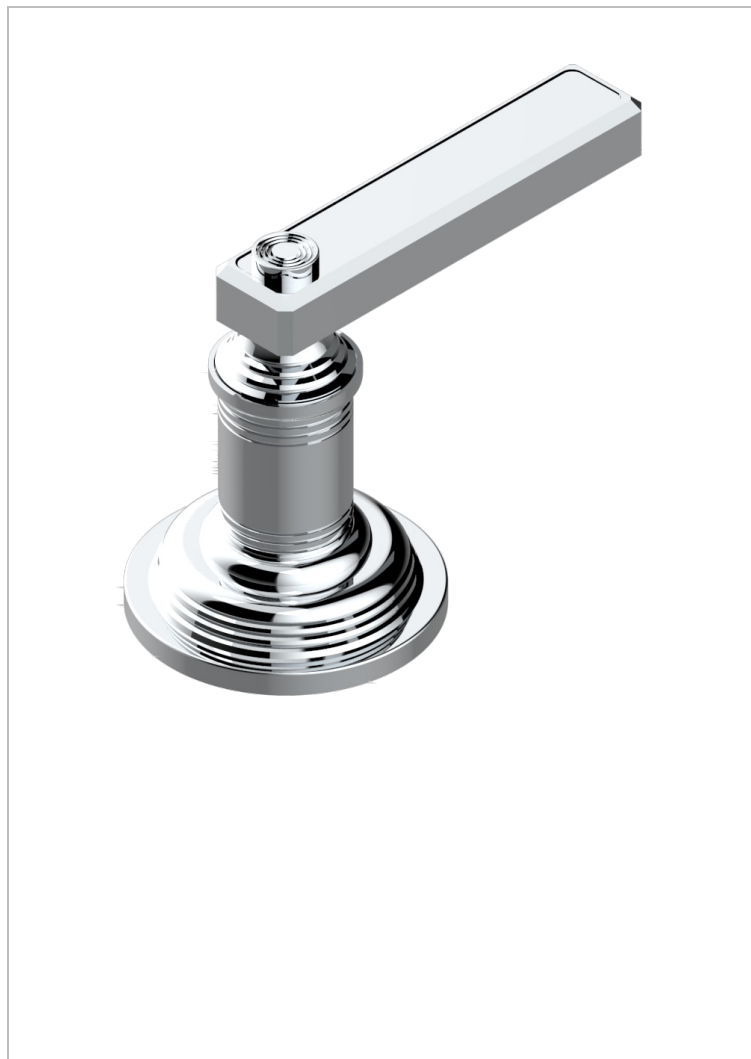

WEST COAST METAL WITH LEVER

U9B-36/C

Rim mounted 3/4" valve, cold

CHARACTERISTIC

- West Coast Metal with lever
- Rim mounted 3/4" valve, cold

AVAILABLE FINITIONS

Antique nickel - H28
Black ceram - D30
Blush PVD - H62
Brass color PVD - H49
Brown bronze color PVD - F33
Gold color PVD - H52

Graphite PVD - H64
Lacquered light bronze - D01
Matt Umber PVD - H67
Matt blush PVD - H60
Matt brass color PVD - H50
Matt brown bronze color PVD - F34

Matt chrome - C02
Matt gold - F07
Matt gold color PVD - H53
Matt graphite PVD - H65
Matt nickel (color finish) - C01
Matt nickel color PVD - H56

Natural smoked Brass - A13
Nickel color PVD - H55
Polished chrome (color finish) - A02
Polished chrome with gold inlay - GA1
Polished gold (color finish) - F01
Polished nickel - B01

Soft gold - F30
Soft matt gold - F31
Umber PVD - H66
Varnished matt antique red copper (color finish) - H07