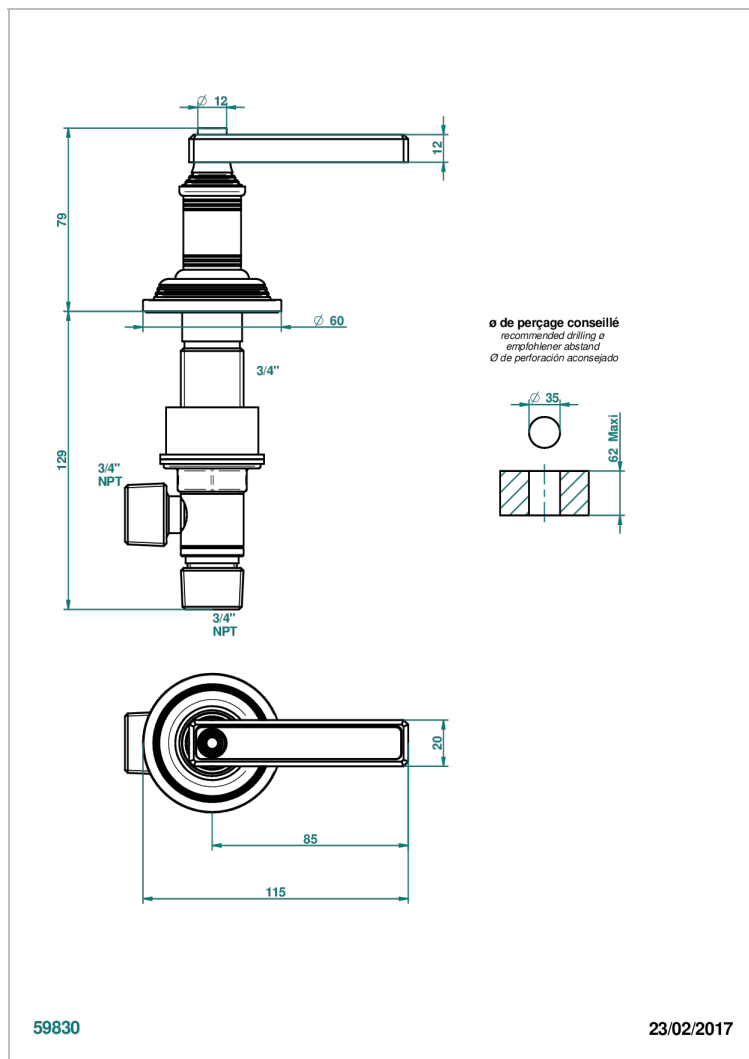

WEST COAST METAL WITH LEVER

U9B-36/C

Einbauventil zur Standmontage 3/4", Kalt

THG[®]
PARIS

EIGENSCHAFTEN

- West Coast Metal with lever
- Einbauventil zur Standmontage 3/4", Kalt

VERFÜGBARE OBERFLÄCHEN

Altnickel - H28
Blassgold - F30
Blassgold matt unlackiert - F31
Bronze hell - D01
Chrom - A02
Chrom matt - C02