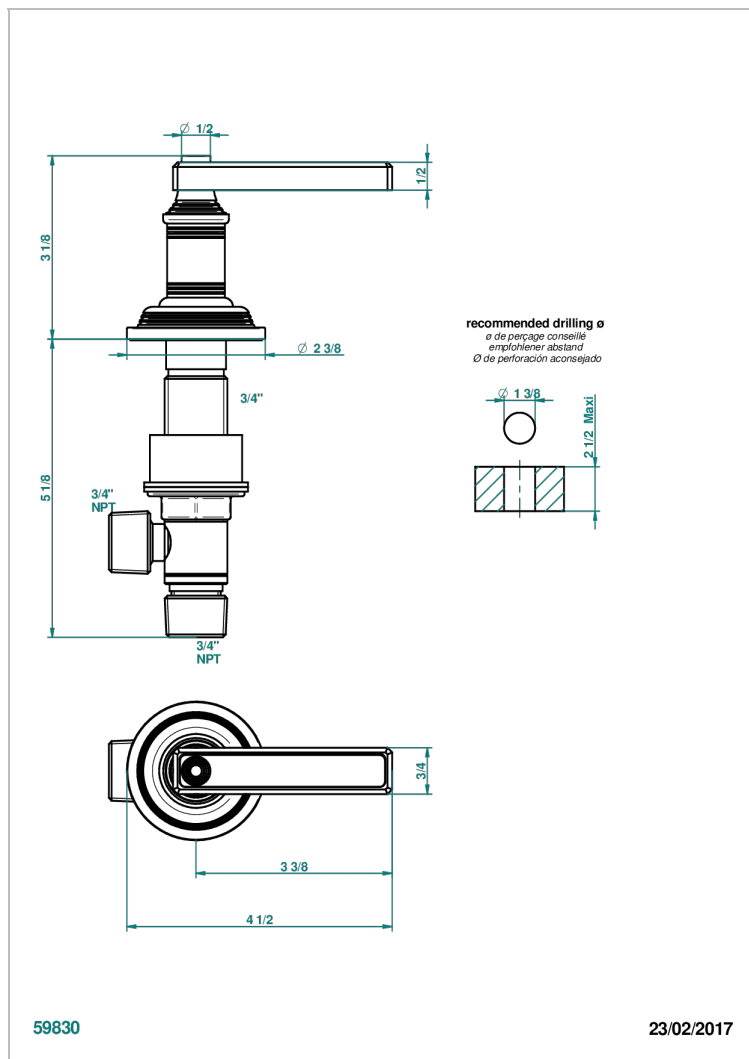

WEST COAST METAL WITH LEVER

U9B-36/C

Rim mounted 3/4" valve, cold

CHARACTERISTIC

- West Coast Metal with lever
- Rim mounted 3/4" valve, cold

AVAILABLE FINITIONS

Antique nickel - H28
Black ceram - D30
Blush PVD - H62
Brass color PVD - H49
Brown bronze color PVD - F33
Gold color PVD - H52