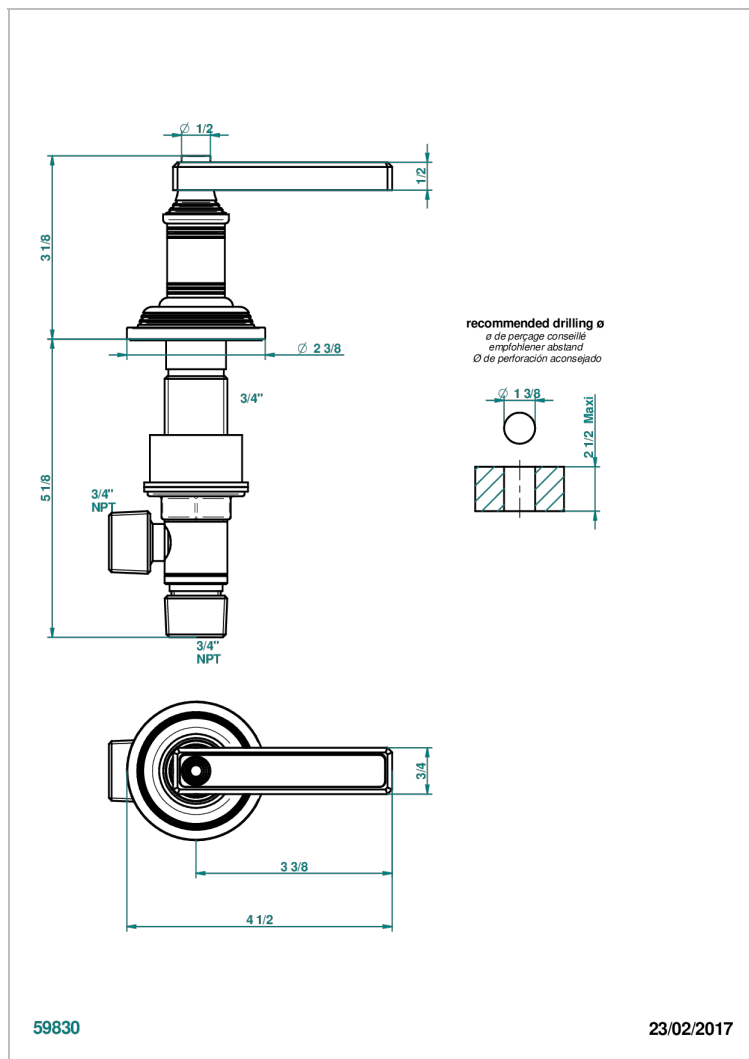

# WEST COAST METAL WITH LEVER

U9B-36/C

Einbauventil zur Standmontage 3/4", Kalt

THG<sup>®</sup>  
PARIS

## EIGENSCHAFTEN

- West Coast Metal with lever
- Einbauventil zur Standmontage 3/4", Kalt