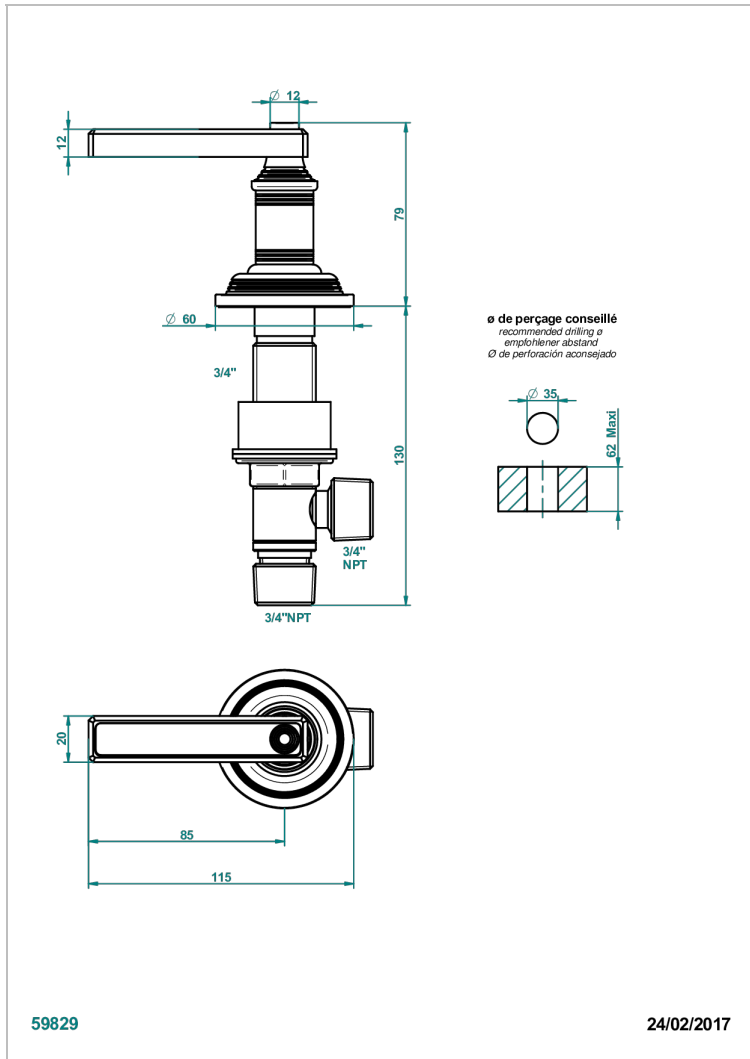

WEST COAST METAL WITH LEVER HANDLES

U9B-36/HUS

3/4" deck valve with trim - Hot

CHARACTERISTIC

- ASME : ASME A112.18.1-2011/CSA B125.1-11

STANDARDS

AVAILABLE FINITIONS

Black ceram - D30
Blush PVD - H62
Brass color PVD - H49
Brown bronze color PVD - F33
Chrome polished - A02
Copper antique matt, coated - H07