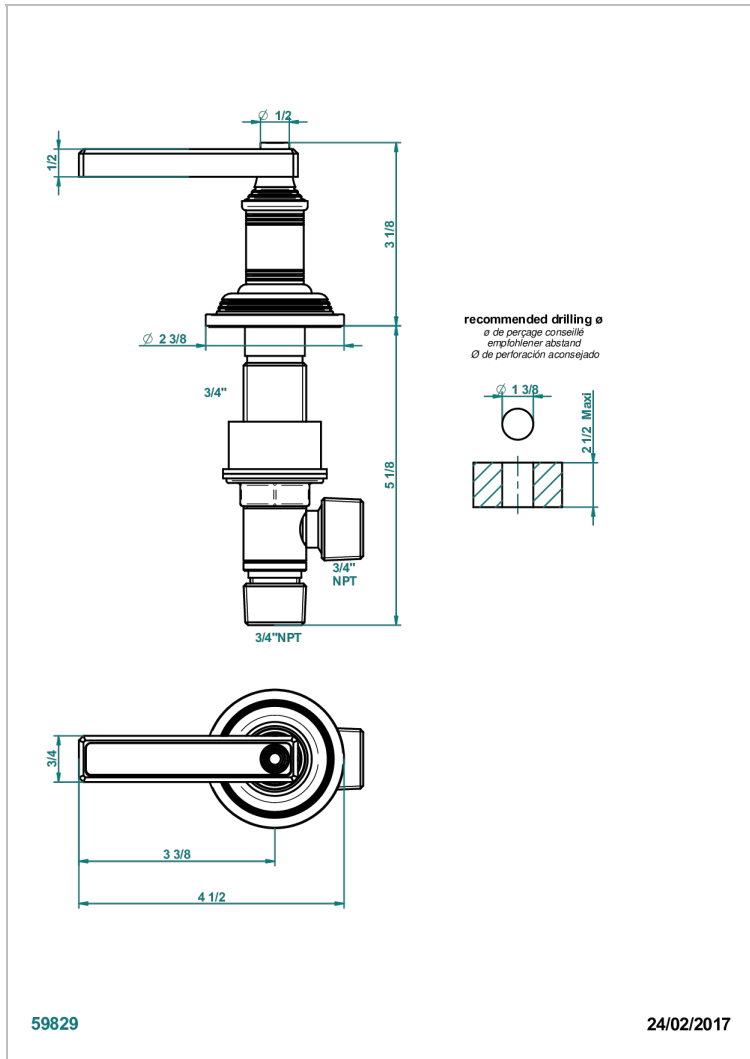

WEST COAST METAL WITH LEVER HANDLES

U9B-36/HUS

3/4" deck valve with trim - Hot

CHARACTERISTIC

- ASME : ASME A112.18.1-2011/CSA B125.1-11

STANDARDS

AVAILABLE FINITIONS

Black ceram - D30
Blush PVD - H62
Brass color PVD - H49
Brown bronze color PVD - F33
Chrome polished - A02
Copper antique matt, coated - H07