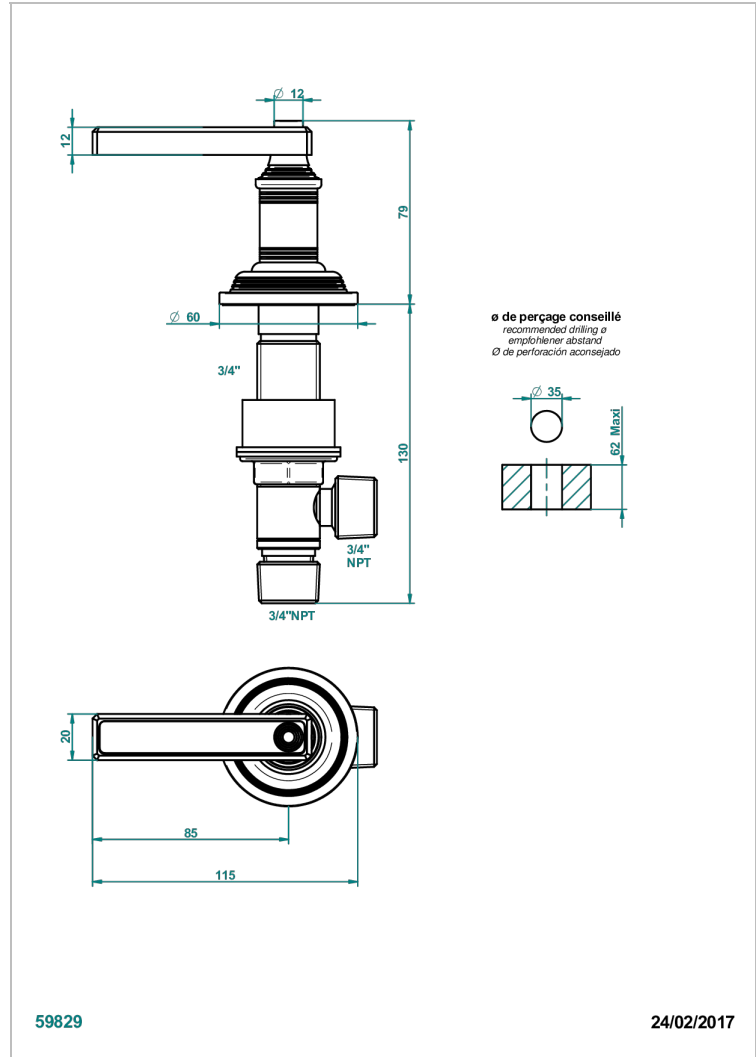

WEST COAST METAL WITH LEVER

U9B-36/H

Rim mounted 3/4" valve, hot

59829

24/02/2017

CHARACTERISTIC

- West Coast Metal with lever
- Rim mounted 3/4" valve, hot

AVAILABLE FINITIONS