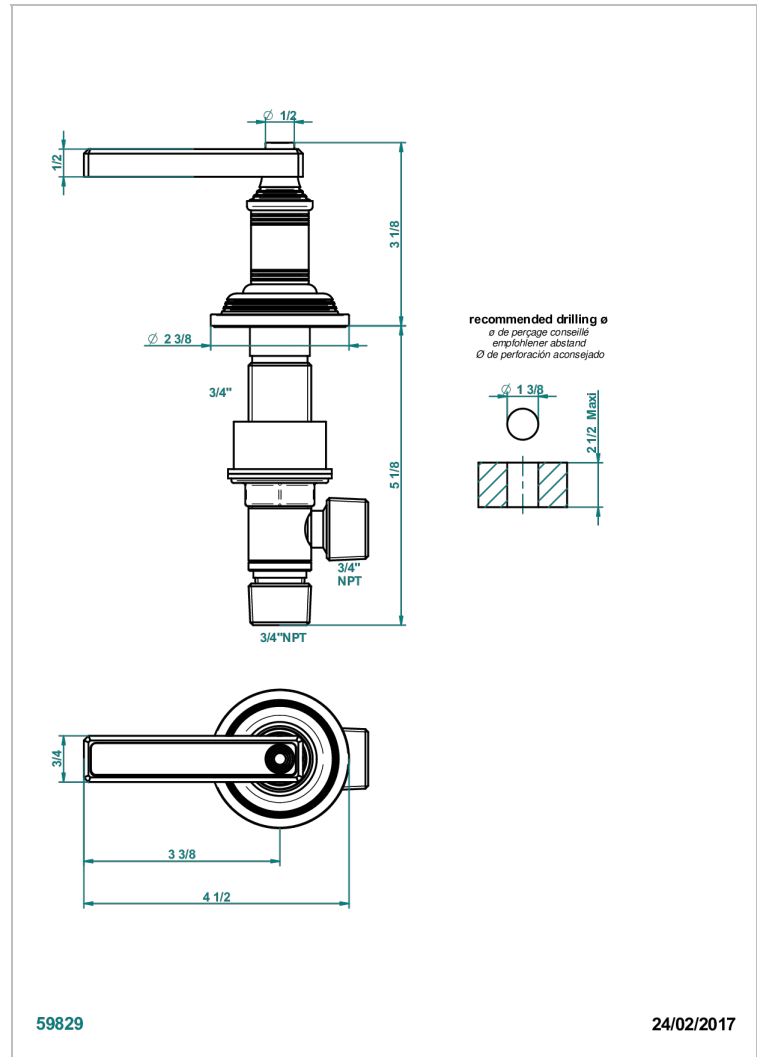

# WEST COAST METAL WITH LEVER

U9B-36/H

Rim mounted 3/4" valve, hot

## CHARACTERISTIC

- West Coast Metal with lever
- Rim mounted 3/4" valve, hot