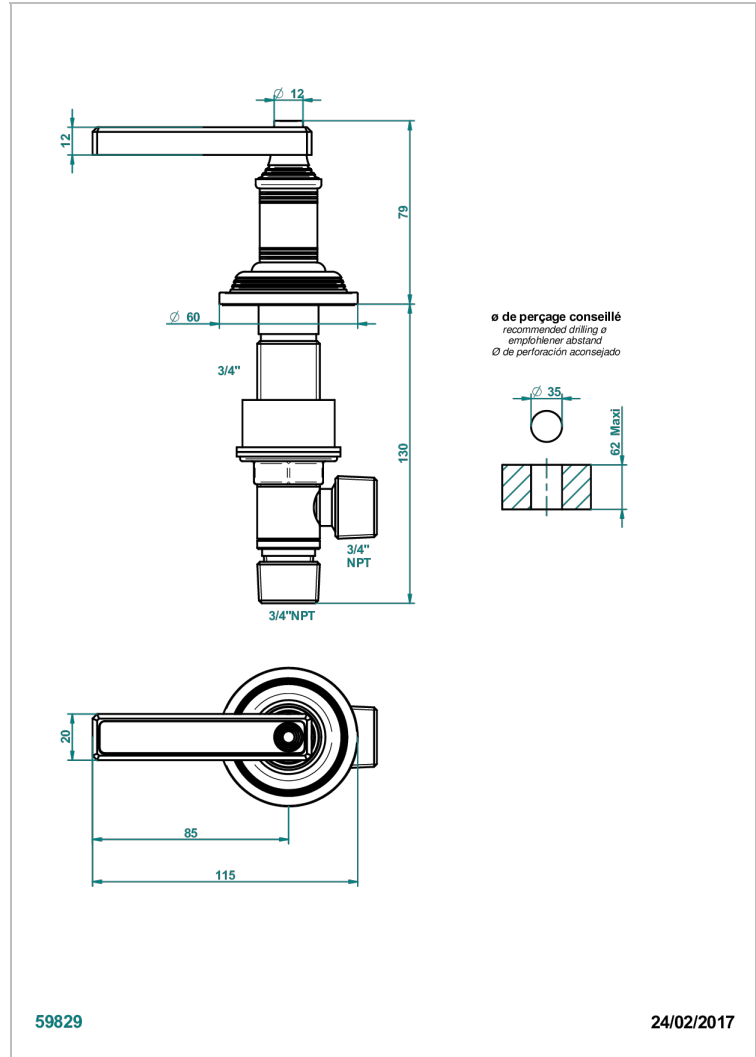

WEST COAST METAL WITH LEVER

U9B-36/H

Rim mounted 3/4" valve, hot

CHARACTERISTIC

- West Coast Metal with lever
- Rim mounted 3/4" valve, hot

AVAILABLE FINITIONS

Antique nickel - H28
Black ceram - D30
Blush PVD - H62
Brass color PVD - H49
Brown bronze color PVD - F33
Gold color PVD - H52