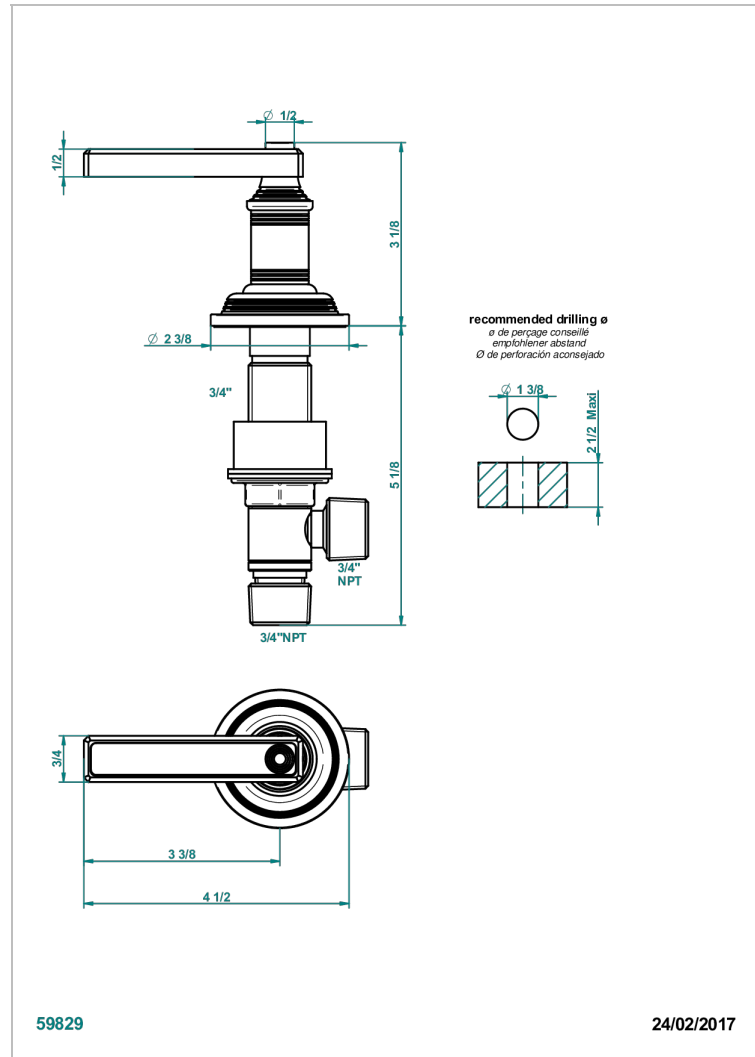

# WEST COAST METAL WITH LEVER

U9B-36/H

Rim mounted 3/4" valve, hot

## CHARACTERISTIC

- West Coast Metal with lever
- Rim mounted 3/4" valve, hot