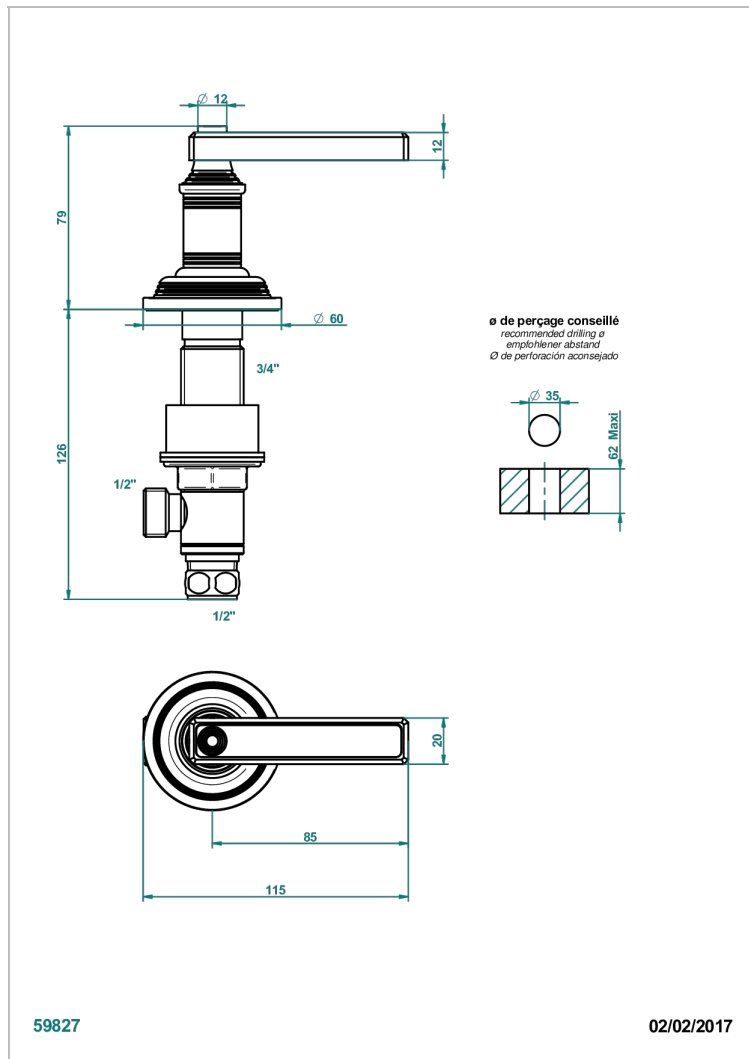

WEST COAST METAL WITH LEVER

U9B-35/C

Rim mounted 1/2" valve, cold

CHARACTERISTIC

- West Coast Metal with lever
- Rim mounted 1/2" valve, cold

AVAILABLE FINITIONS

Antique nickel - H28
Black ceram - D30
Blush PVD - H62
Brass color PVD - H49
Brown bronze color PVD - F33
Gold color PVD - H52