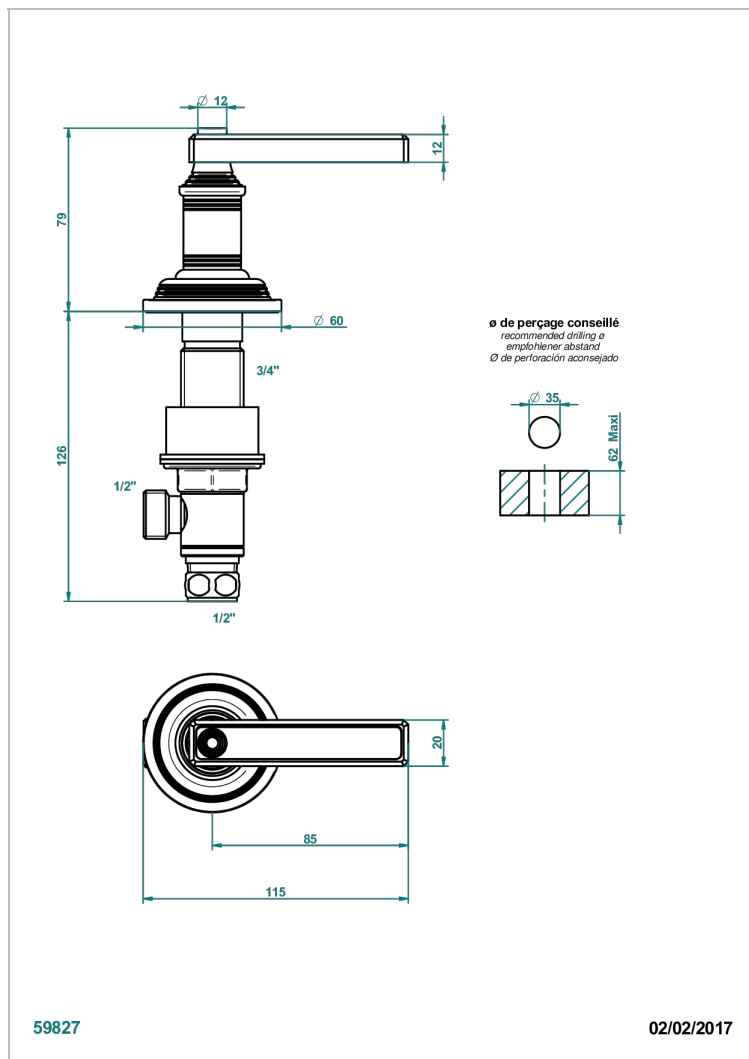

WEST COAST METAL WITH LEVER

U9B-35/C

Einbauventil zur Standmontage 1/2", Kalt

THG[®]
PARIS

EIGENSCHAFTEN

- West Coast Metal with lever
- Einbauventil zur Standmontage 1/2", Kalt

VERFÜGBARE OBERFLÄCHEN

Altnickel - H28
Blassgold - F30
Blassgold matt unlackiert - F31
Bronze hell - D01
Chrom - A02
Chrom matt - C02