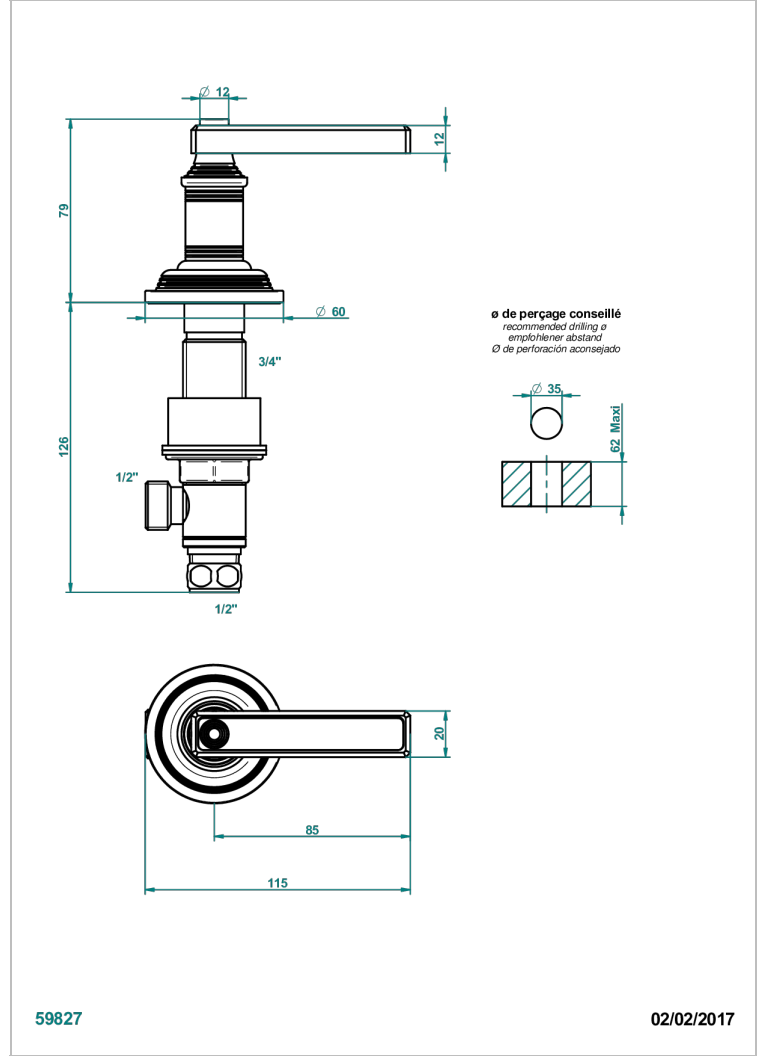

WEST COAST METAL WITH LEVER

U9B-35/C

3/4"台式阀, 冷水阀

特色

- West Coast Metal with lever
- 3/4"台式阀, 冷水阀

可选饰面

Black ceram - D30
Blush PVD - H62
Graphite PVD - H64
Matt Umber PVD - H67
Matt blush PVD - H60
Matt graphite PVD - H65