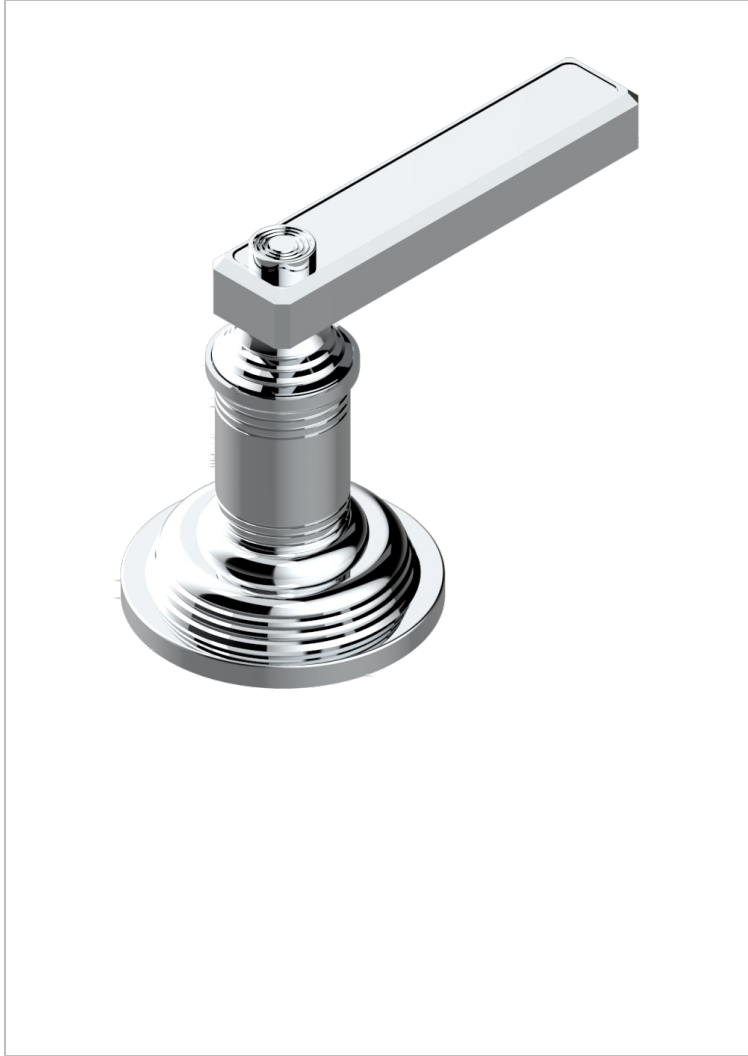

WEST COAST METAL WITH LEVER

U9B-35/C

3/4"台式阀, 冷水阀

特色

- West Coast Metal with lever
- 3/4"台式阀, 冷水阀

可选饰面

Black ceram - D30
Blush PVD - H62
Graphite PVD - H64
Matt Umber PVD - H67
Matt blush PVD - H60
Matt graphite PVD - H65

Natural smoked Brass - A13
PVD哑光棕铜 - F34
PVD哑光金 - H53
PVD哑光铜 - H50
PVD哑光镍 - H56
PVD抛光铜 - H49

PVD棕铜 - F33
PVD金色 - H52
PVD镍 - H55
Polished chrome with gold inlay - GA1
Umber PVD - H66
哑光复古铜 - H07

哑光浅金 - F31
哑光金 - F07
哑光铬 - C02
哑光镍 - C01
复古镍 - H28
抛光金 (24K金) - F01