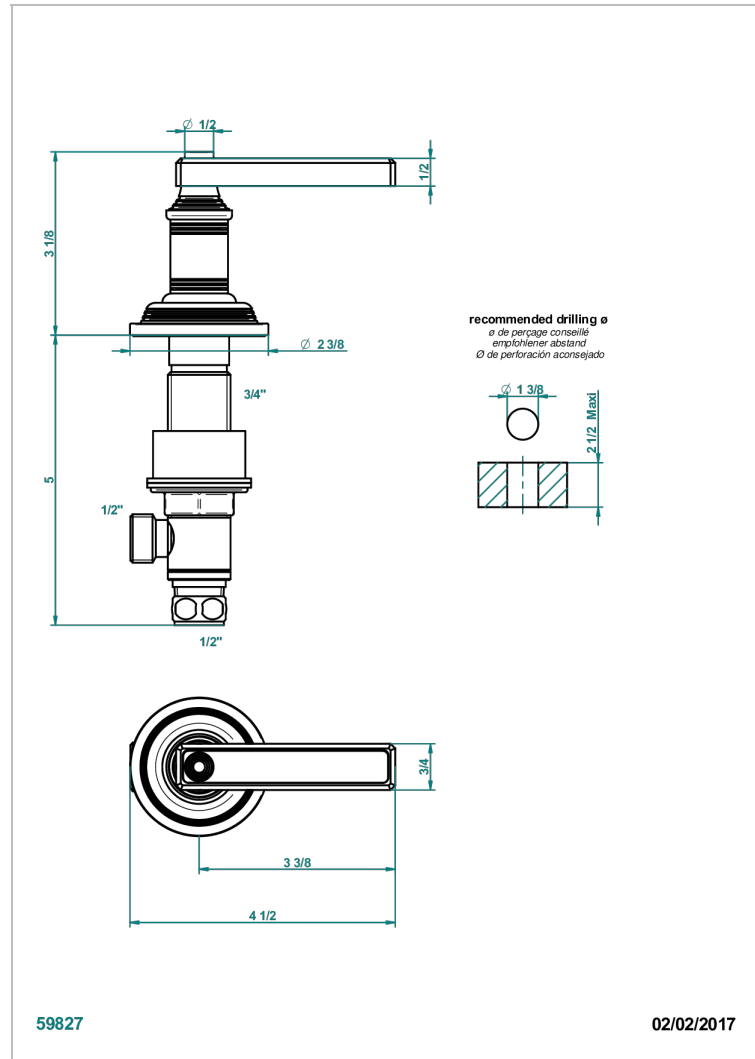

WEST COAST METAL WITH LEVER

U9B-35/C

Rim mounted 1/2" valve, cold

CHARACTERISTIC

- West Coast Metal with lever
- Rim mounted 1/2" valve, cold

AVAILABLE FINITIONS

Antique nickel - H28
Black ceram - D30
Blush PVD - H62
Brass color PVD - H49
Brown bronze color PVD - F33
Gold color PVD - H52