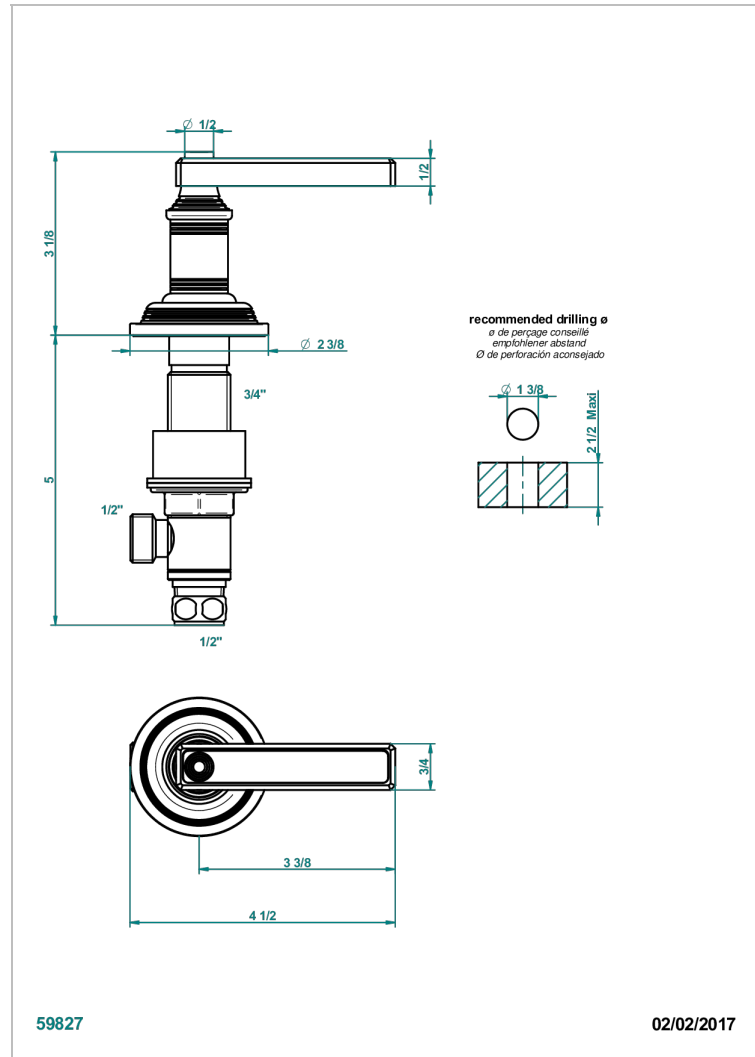

WEST COAST METAL WITH LEVER

U9B-35/C

Einbauventil zur Standmontage 1/2", Kalt

THG[®]
PARIS

EIGENSCHAFTEN

- West Coast Metal with lever
- Einbauventil zur Standmontage 1/2", Kalt

VERFÜGBARE OBERFLÄCHEN

Altnickel - H28
Blassgold - F30
Blassgold matt unlackiert - F31
Bronze hell - D01
Chrom - A02
Chrom matt - C02