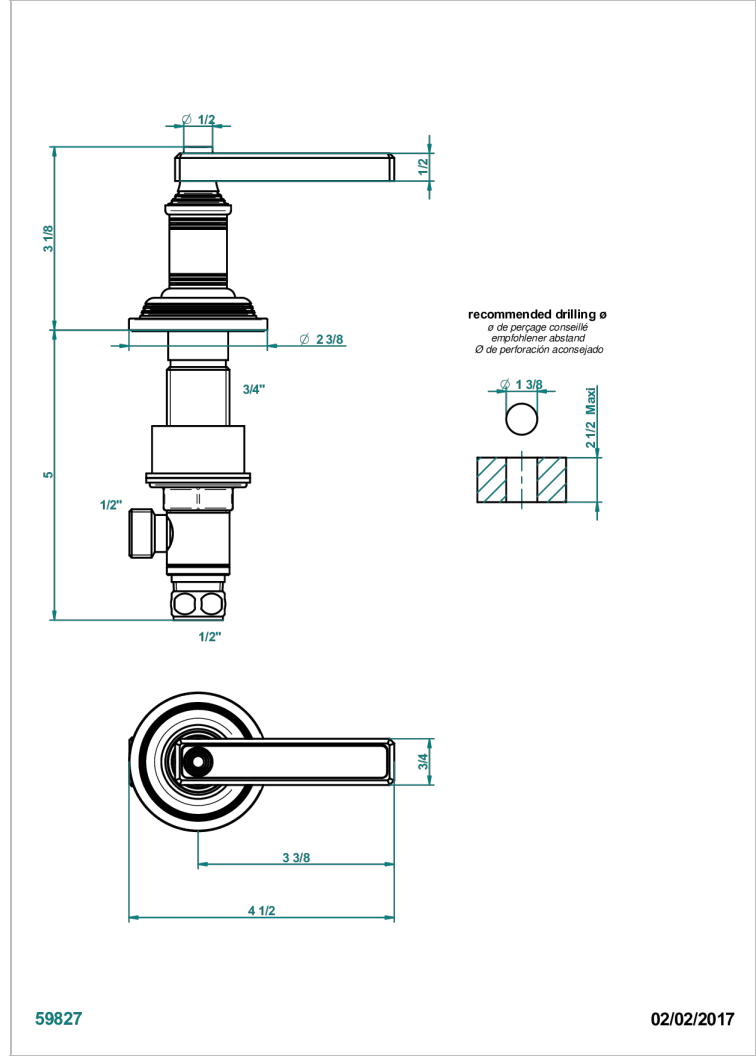

# WEST COAST METAL WITH LEVER

U9B-35/C

3/4"台式阀, 冷水阀

## 特色

- West Coast Metal with lever
- 3/4"台式阀, 冷水阀