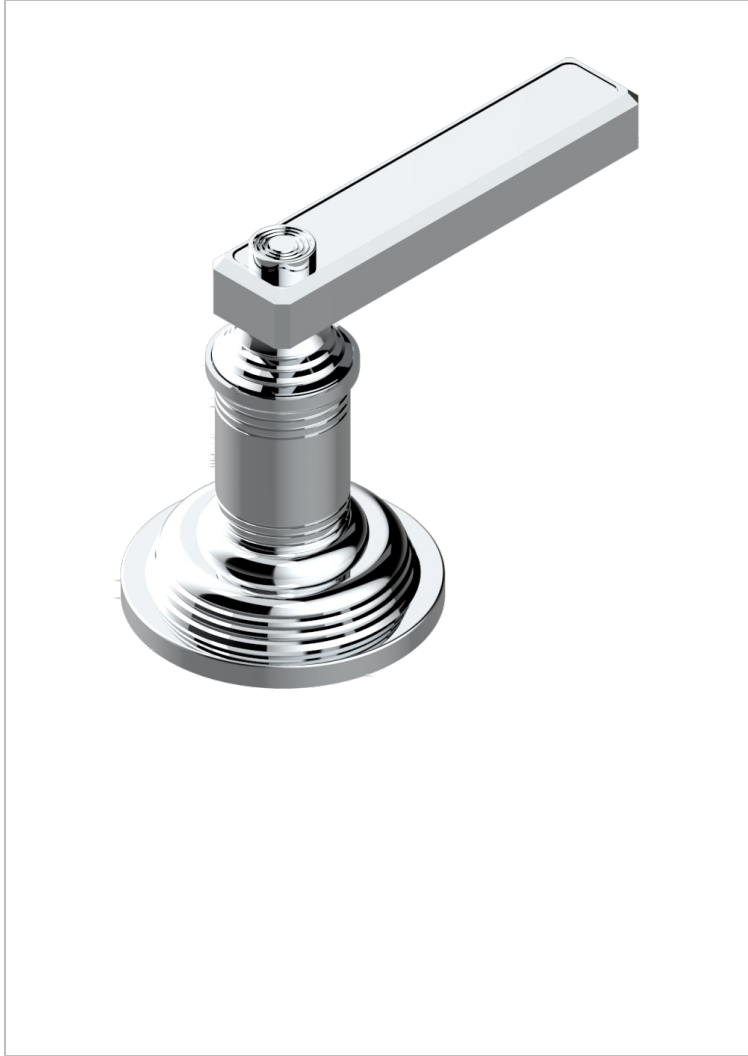

# WEST COAST METAL WITH LEVER

U9B-35/C

3/4"台式阀, 冷水阀

## 特色

- West Coast Metal with lever
- 3/4"台式阀, 冷水阀

## 可选饰面

Black ceram - D30  
 Blush PVD - H62  
 Graphite PVD - H64  
 Matt Umber PVD - H67  
 Matt blush PVD - H60  
 Matt graphite PVD - H65

Natural smoked Brass - A13  
 PVD哑光棕铜 - F34  
 PVD哑光金 - H53  
 PVD哑光铜 - H50  
 PVD哑光镍 - H56  
 PVD抛光铜 - H49