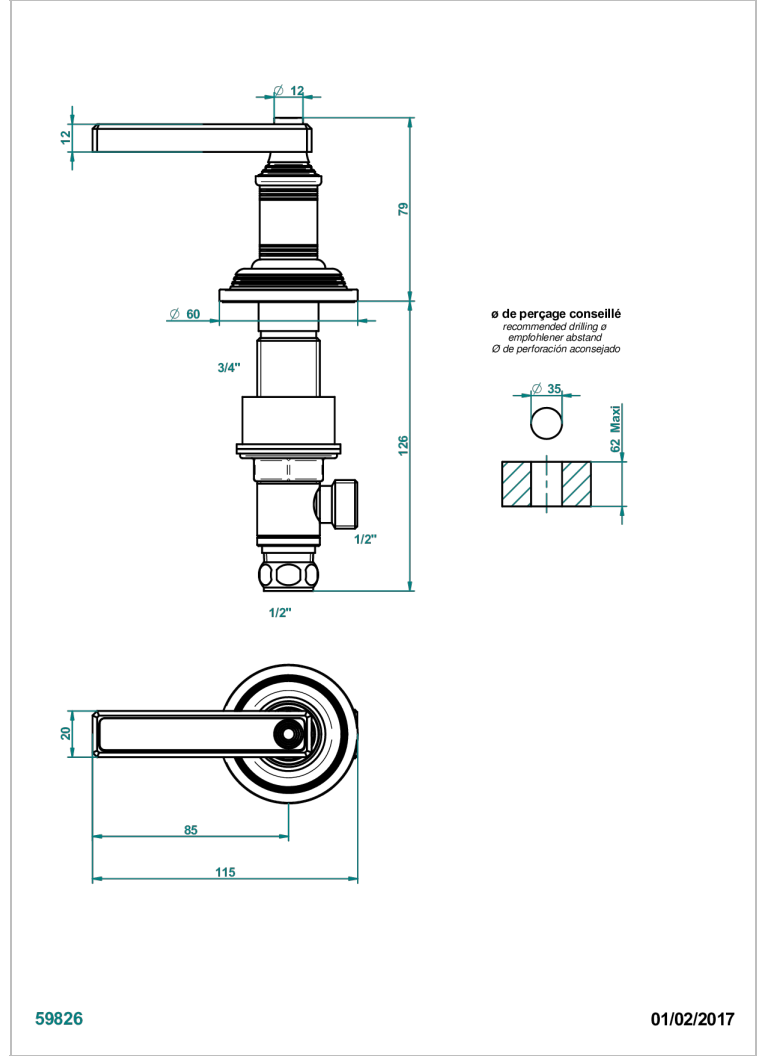

# WEST COAST METAL WITH LEVER

U9B-35/H

1/2"台式阀, 热水阀

59826

01/02/2017

## 特色

- West Coast Metal with lever
- 1/2"台式阀, 热水阀