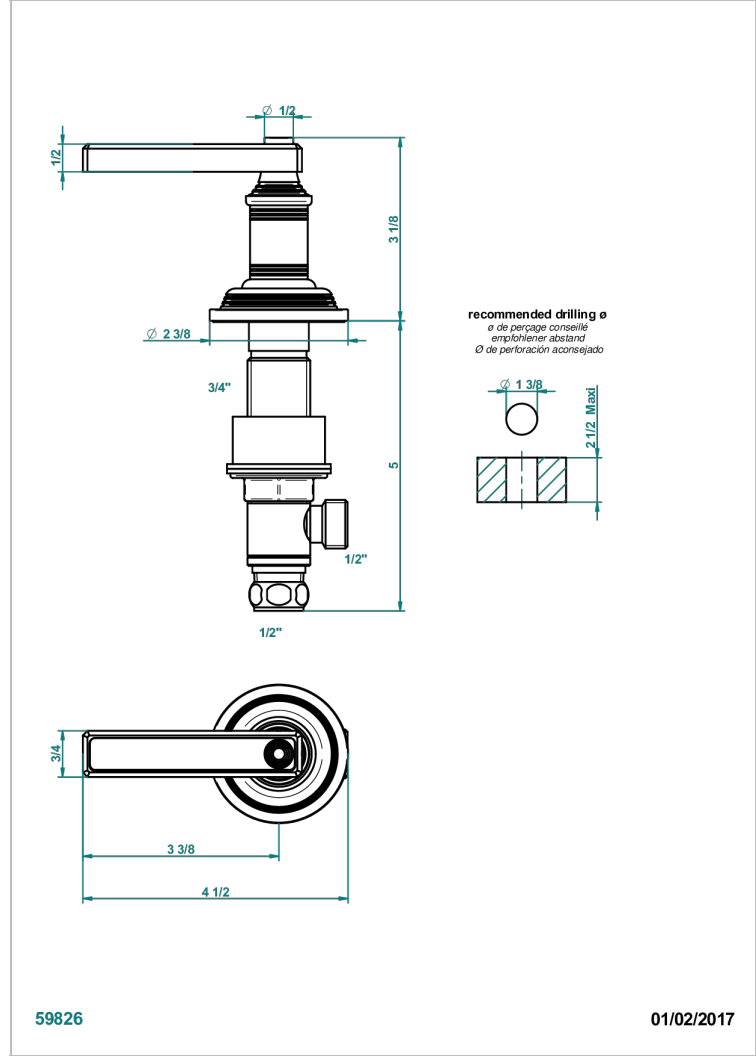

# WEST COAST METAL WITH LEVER

U9B-35/H

1/2"台式阀, 热水阀

59826

01/02/2017

## 特色

- West Coast Metal with lever
- 1/2"台式阀, 热水阀