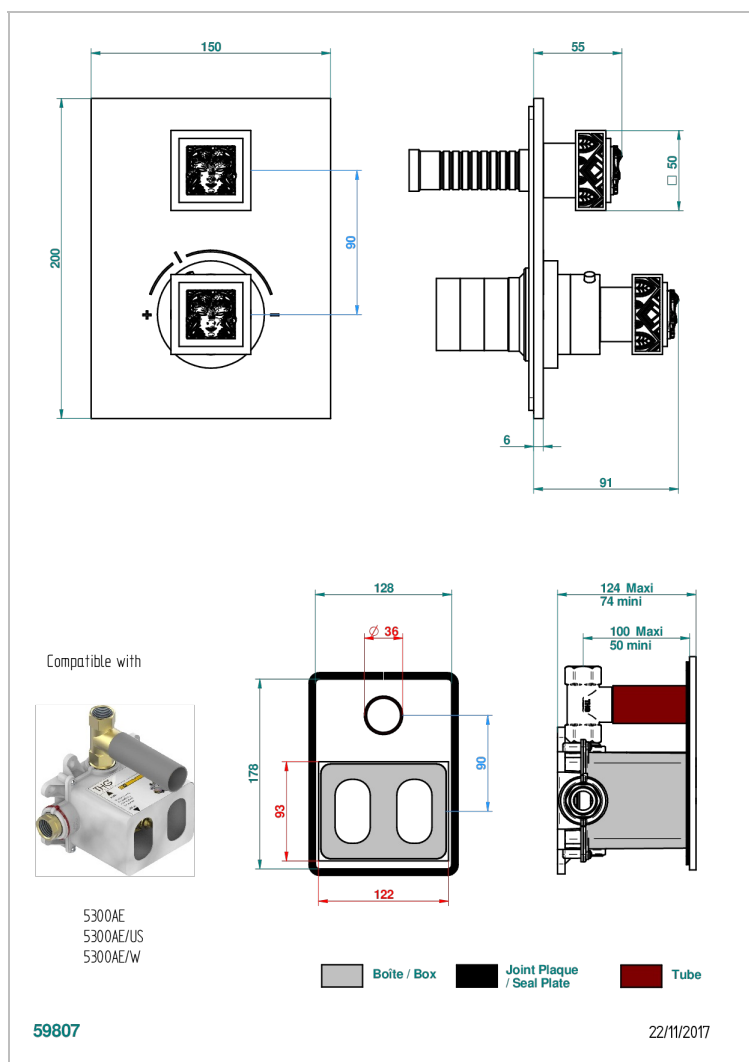

MASQUE DE FEMME SOLAIRE

A2S-5300BE

THG
PARIS

Trim for THG thermostat 1 volume control, rough part supplied with fixing box ref.5 300AE/US

CHARACTERISTIC

- Built-in thermostatic cover for 5300AE - 5300AE/W - 5300AE/US with 1 no. 3/4" output
- Requires concealed thermostat réf 5300AE - 5300AE/W - 5300AE/US
- For shower 1 function
- Temperature control knob with security stop at 38°C
- Solid brass plate and knob
- ASME : ASME A112.18.1-2011/CSA B125.1-11
- DVGW : DW-6512CQ0608

STANDARDS

RELATED SKU'S

- Ref. G00-5300AE/US 3/4" THG thermostat, 60 l/mn with wax cartridge, with valve delivered, with a built-in box, no trim
- Ref. G00-5100G Reinforced stop ring for THG thermostatic with fixing set