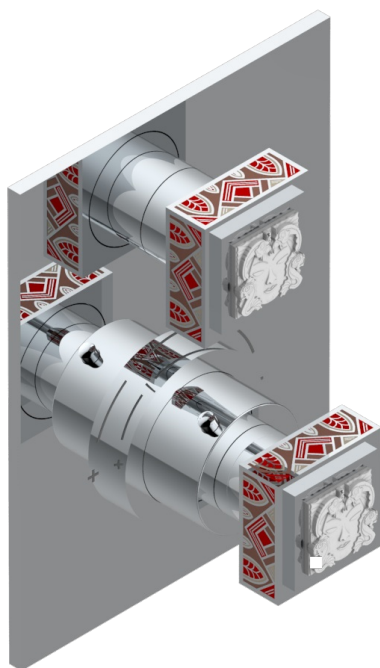

MASQUE DE FEMME SOLAIRE

A2S-5300BE

THG
PARIS

Trim for THG thermostat 1 volume control, rough part supplied with fixing box ref.5 300AE/US

CHARACTERISTIC

- Built-in thermostatic cover for 5300AE - 5300AE/W - 5300AE/US with 1 no. 3/4" output
- Requires concealed thermostat réf 5300AE - 5300AE/W - 5300AE/US
- For shower 1 function
- Temperature control knob with security stop at 38°C
- Solid brass plate and knob
- ASME : ASME A112.18.1-2011/CSA B125.1-11
- DVGW : DW-6512CQ0608

STANDARDS

RELATED SKU'S

- Ref. G00-5300AE/US 3/4" THG thermostat, 60 l/mn with wax cartridge, with valve delivered, with a built-in box, no trim
- Ref. G00-5100G Reinforced stop ring for THG thermostatic with fixing set

AVAILABLE FINITIONS

Black ceram - D30
 Chrome polished - A02
 Chrome polished / gold polished - G02
 Gold mat - F07
 Gold polished - F01
 Matt chrome (American satin) - C02

Matt nickel (American satin) - C01
 Nickel polished - B01
 Soft gold - F30
 Soft matt gold - F31