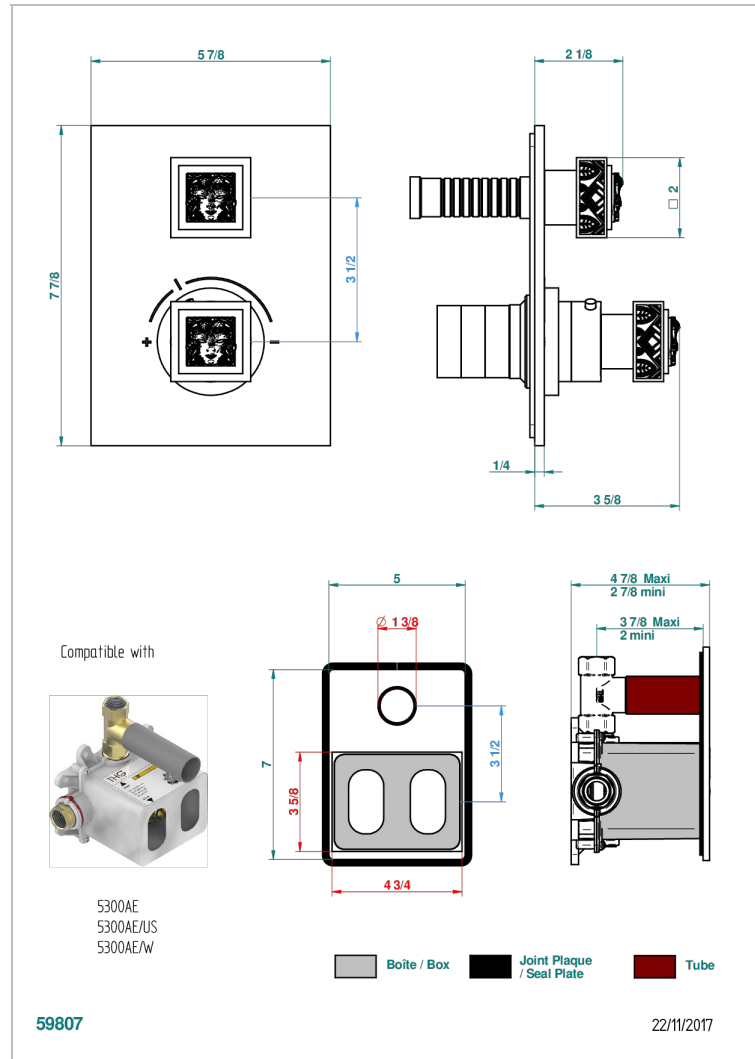

MASQUE DE FEMME SOLAIRE

A2S-5300BE

THG
PARIS

Trim for THG thermostat 1 volume control, rough part supplied with fixing box ref.5 300AE/US

CHARACTERISTIC

- Built-in thermostatic cover for 5300AE - 5300AE/W - 5300AE/US with 1 no. 3/4" output
- Requires concealed thermostat réf 5300AE - 5300AE/W - 5300AE/US
- For shower 1 function
- Temperature control knob with security stop at 38°C
- Solid brass plate and knob
- ASME : ASME A112.18.1-2011/CSA B125.1-11
- DVGW : DW-6512CQ0608

STANDARDS

RELATED SKU'S

- Ref. G00-5300AE/US 3/4" THG thermostat, 60 l/mn with wax cartridge, with valve delivered, with a built-in box, no trim
- Ref. G00-5100G Reinforced stop ring for THG thermostatic with fixing set