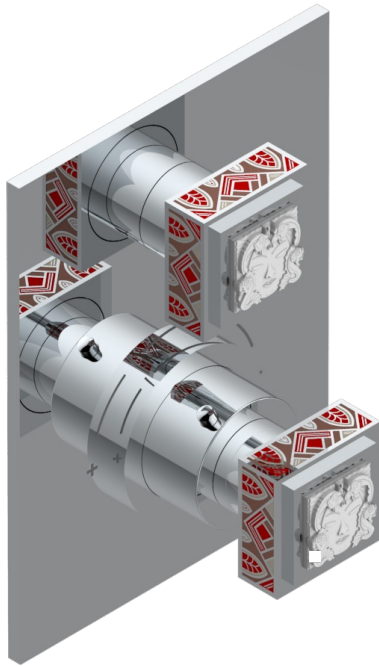

MASQUE DE FEMME SOLAIRE

A2S-5300BE

THG
PARIS

Trim for THG thermostat 1 volume control, rough part supplied with fixing box ref.5 300AE/US

CHARACTERISTIC

- Built-in thermostatic cover for 5300AE - 5300AE/W - 5300AE/US with 1 no. 3/4" output
- Requires concealed thermostat réf 5300AE - 5300AE/W - 5300AE/US
- For shower 1 function
- Temperature control knob with security stop at 38°C
- Solid brass plate and knob
- ASME : ASME A112.18.1-2011/CSA B125.1-11
- DVGW : DW-6512CQ0608

STANDARDS

RELATED SKU'S

- Ref. G00-5300AE/US 3/4" THG thermostat, 60 l/mn with wax cartridge, with valve delivered, with a built-in box, no trim
- Ref. G00-5100G Reinforced stop ring for THG thermostatic with fixing set

AVAILABLE FINITIONS

Black ceram - D30
 Chrome polished - A02
 Chrome polished / gold polished - G02
 Gold mat - F07
 Gold polished - F01
 Matt chrome (American satin) - C02

Matt nickel (American satin) - C01
 Nickel polished - B01
 Soft gold - F30
 Soft matt gold - F31