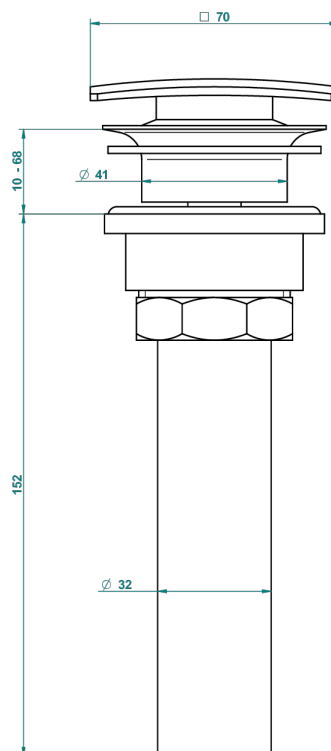

ICON-X CARBON GOLD WITH LEVER HANDLES

U7T-316C/US

Square click waste

THG[®]
PARIS

59805

05/07/2016

CHARACTERISTIC

- Icon-x carbon gold with lever handles
- Square click waste