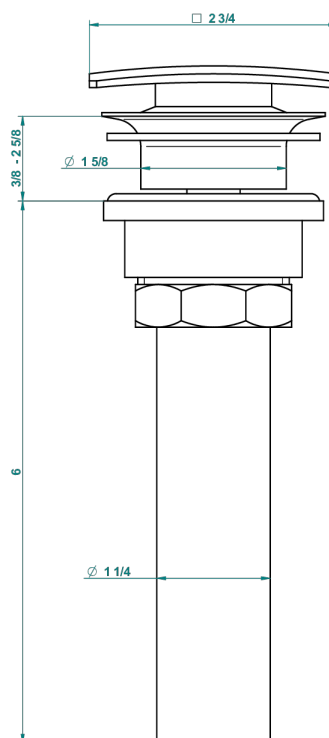

ICON-X CARBON GOLD WITH LEVER HANDLES

U7T-316C/US

Square click waste

THG[®]
PARIS

59805

05/07/2016

CHARACTERISTIC

- Icon-x carbon gold with lever handles
- Square click waste