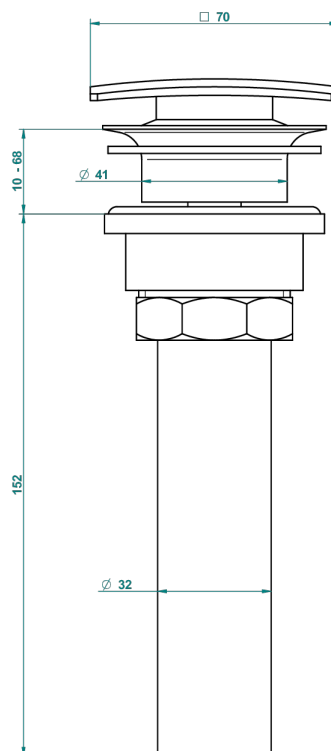

# ICON-X - TITANIUM WITH LEVER HANDLES

U7M-316C/US

Square click waste

THG<sup>®</sup>  
PARIS

59805

05/07/2016

## CHARACTERISTIC

- Icon-x - titanium with lever handles
- Square click waste