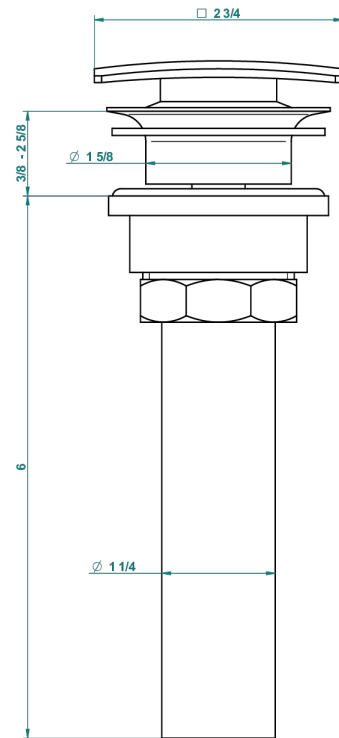

ICON-X - TITANIUM WITH LEVER HANDLES

U7M-316C/US

Square click waste

THG[®]
PARIS

59805

05/07/2016

CHARACTERISTIC

- Icon-x - titanium with lever handles
- Square click waste