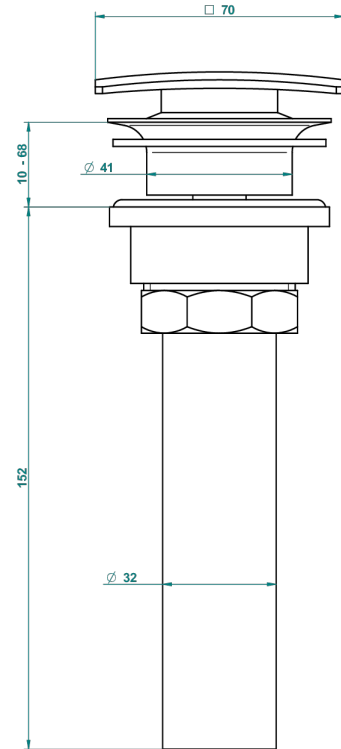

NEW PARADISE

U5P-316C/US

Square click waste

THG[®]
PARIS

59805

05/07/2016

CHARACTERISTIC

- New Paradise
- Square click waste