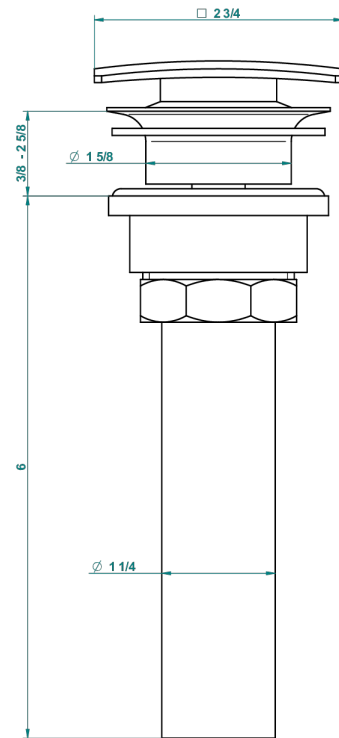

NEW PARADISE

U5P-316C/US

Square click waste

59805

05/07/2016

CHARACTERISTIC

- New Paradise
- Square click waste

AVAILABLE FINITIONS