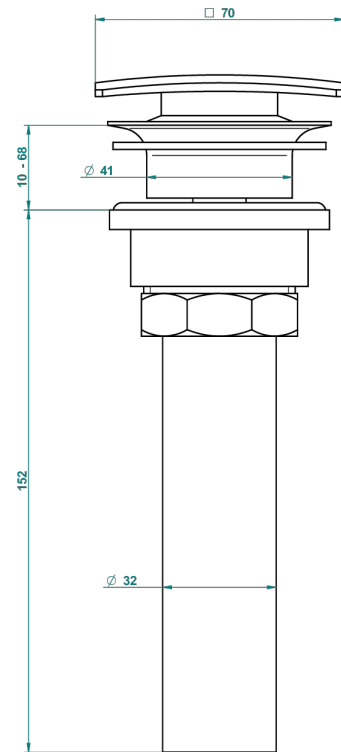

# NEW ISLAND

U5N-316C/US

Square click waste

THG<sup>®</sup>  
PARIS

59805

05/07/2016