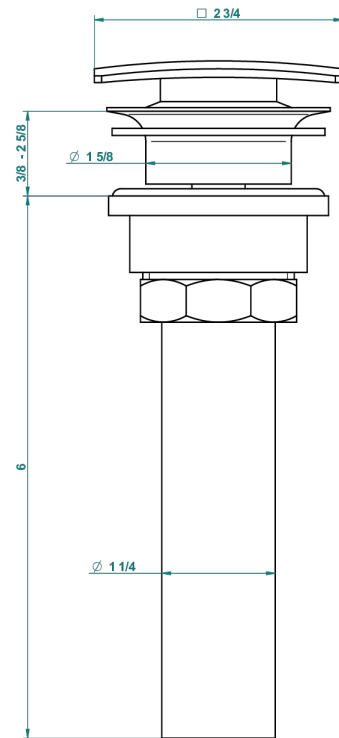

NEW ISLAND

U5N-316C/US

Square click waste

THG[®]
PARIS

59805

05/07/2016

CHARACTERISTIC

- New Island
- Square click waste