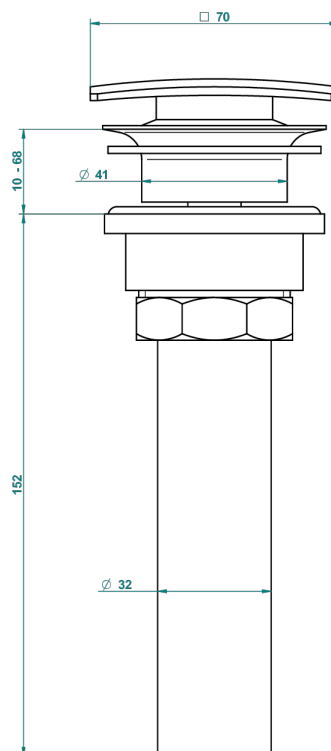

LE 9 NERO MARQUINA

G2I-316C/US

Square click waste

THG[®]
PARIS

59805

05/07/2016

CHARACTERISTIC

- Le 9 Nero Marquina
- Square click waste