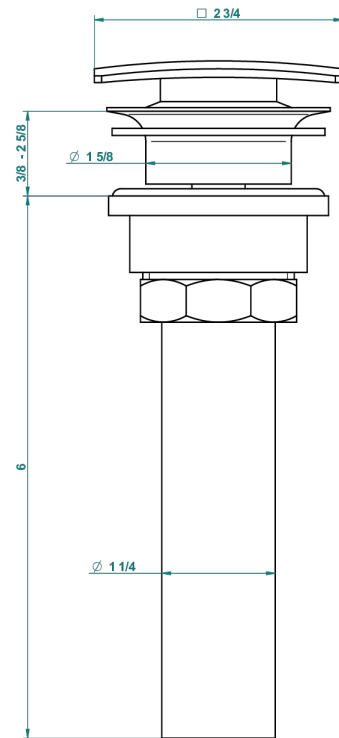

LE 9 NERO MARQUINA

G2I-316C/US

Square click waste

THG[®]
PARIS

59805

05/07/2016

CHARACTERISTIC

- Le 9 Nero Marquina
- Square click waste