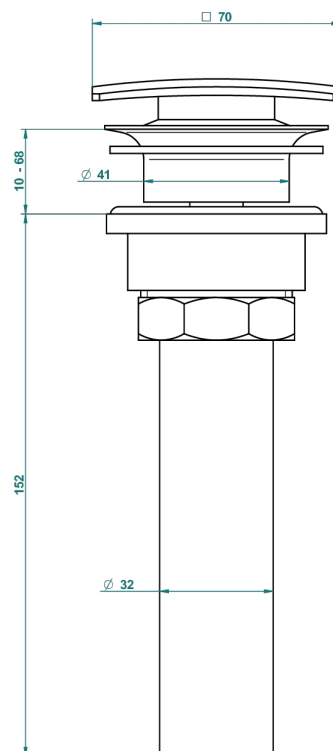

PROFIL BLACK ONYX WITH LEVER HANDLES

A6P-316C/US

Square click waste

59805

05/07/2016

CHARACTERISTIC

- Profil Black Onyx with lever handles
- Square click waste

AVAILABLE FINITIONS