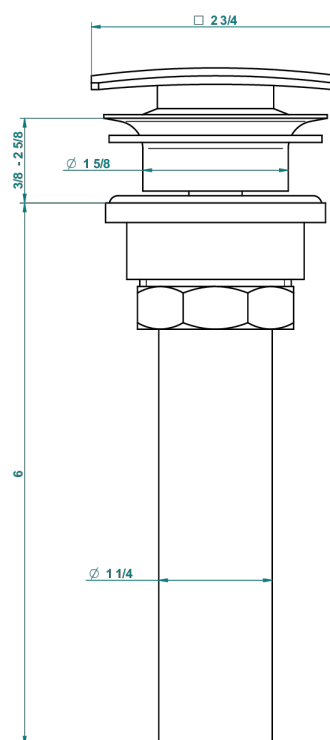

PROFIL BLACK ONYX WITH LEVER HANDLES

A6P-316C/US

Square click waste

59805

05/07/2016

CHARACTERISTIC

- Profil Black Onyx with lever handles
- Square click waste

AVAILABLE FINITIONS