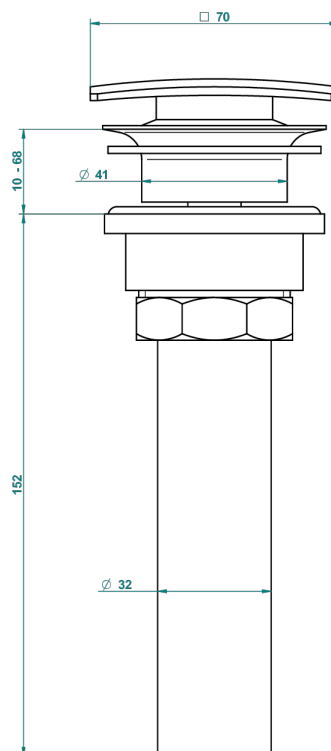

PROFIL METAL WITH LEVER HANDLES

A6B-316C/US

Square click waste

THG[®]
PARIS

59805

05/07/2016

CHARACTERISTIC

- Profil Metal with lever handles
- Square click waste