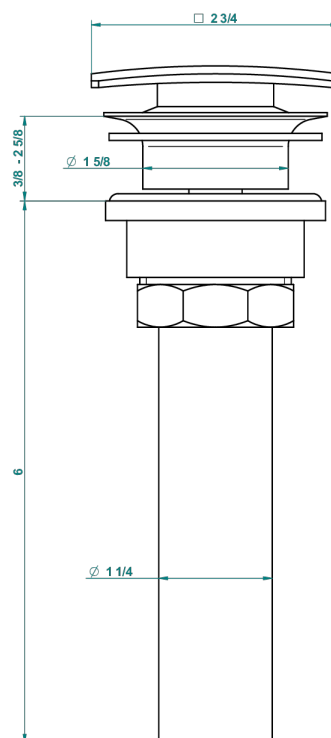

PROFIL METAL WITH LEVER HANDLES

A6B-316C/US

Square click waste

THG[®]
PARIS

59805

05/07/2016

CHARACTERISTIC

- Profil Metal with lever handles
- Square click waste