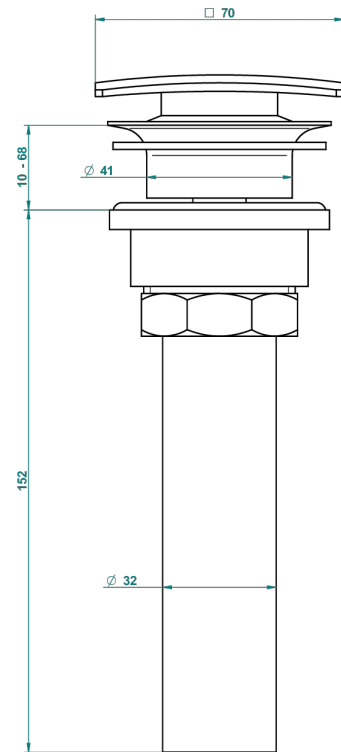

HIRONDELLES

A4J-316C/US

Square click waste

59805

05/07/2016

CHARACTERISTIC

- Hironnelles
- Square click waste

AVAILABLE FINITIONS