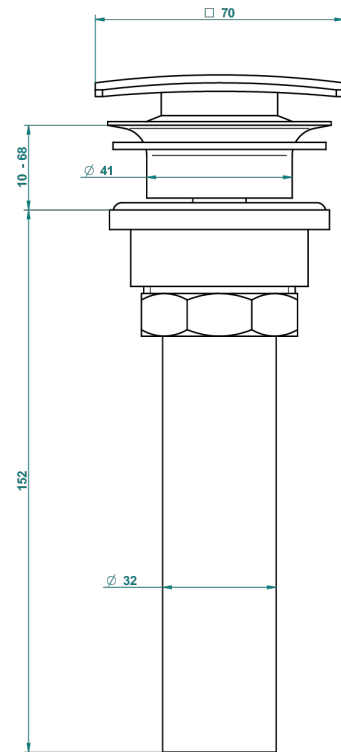

MASQUE DE FEMME LUNAIRE

A2R-316C/US

Square click waste

THG[®]
PARIS

59805

05/07/2016

CHARACTERISTIC

- Masque de Femme Lunaire
- Square click waste