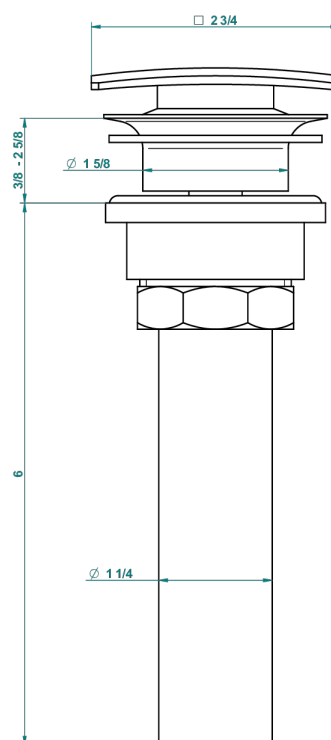

MASQUE DE FEMME LUNAIRE

A2R-316C/US

Square click waste

THG[®]
PARIS

59805

05/07/2016

CHARACTERISTIC

- Masque de Femme Lunaire
- Square click waste