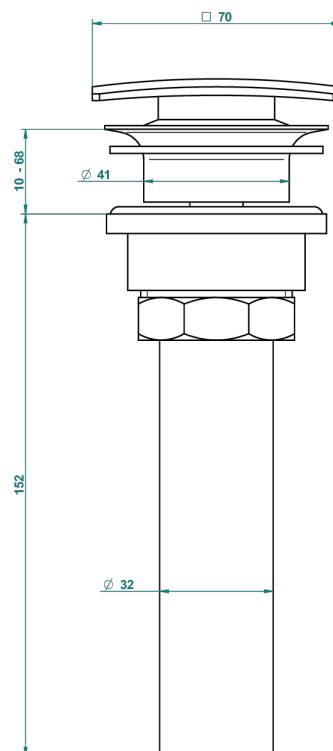

METROPOLIS BLACK CRYSTAL WITH LEVER HANDLES

A2M-316C/US

Square click waste

59805

05/07/2016

CHARACTERISTIC

- Métropolis Black crystal with lever handles
- Square click waste

AVAILABLE FINITIONS