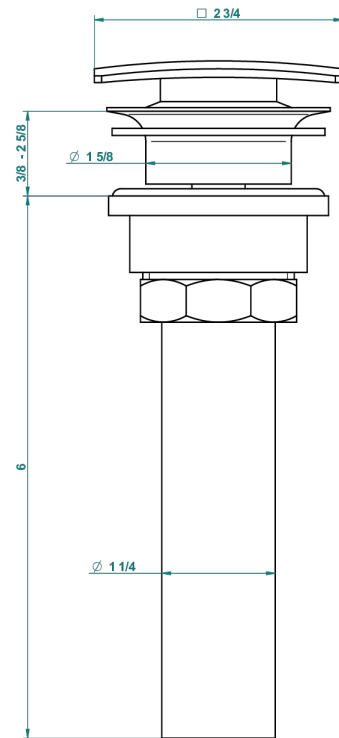

METROPOLIS BLACK CRYSTAL WITH LEVER HANDLES

A2M-316C/US

Square click waste

59805

05/07/2016

CHARACTERISTIC

- Métropolis Black crystal with lever handles
- Square click waste

AVAILABLE FINITIONS