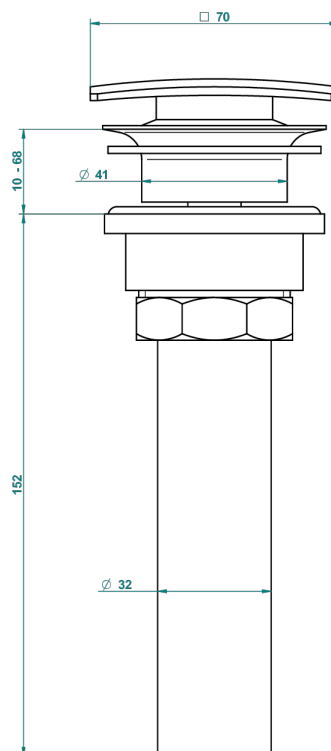

METROPOLIS BLACK CRYSTAL

A2L-316C/US

Square click waste

THG[®]
PARIS

59805

05/07/2016

CHARACTERISTIC

- Métropolis Black crystal
- Square click waste