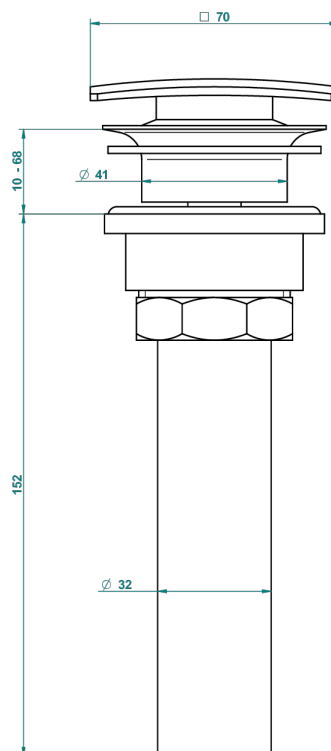

# METROPOLIS CLEAR CRYSTAL WITH LEVER HANDLES

A2B-316C/US

Square click waste

59805

05/07/2016

## CHARACTERISTIC

- Métropolis Clear crystal with lever handles
- Square click waste