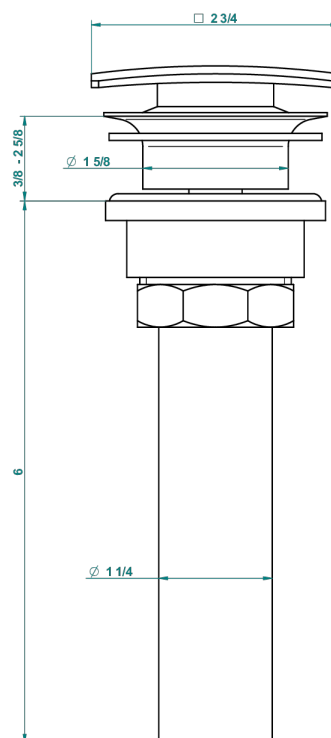

METROPOLIS CLEAR CRYSTAL WITH LEVER HANDLES

A2B-316C/US

Square click waste

59805

05/07/2016

CHARACTERISTIC

- Métropolis Clear crystal with lever handles
- Square click waste

AVAILABLE FINITIONS