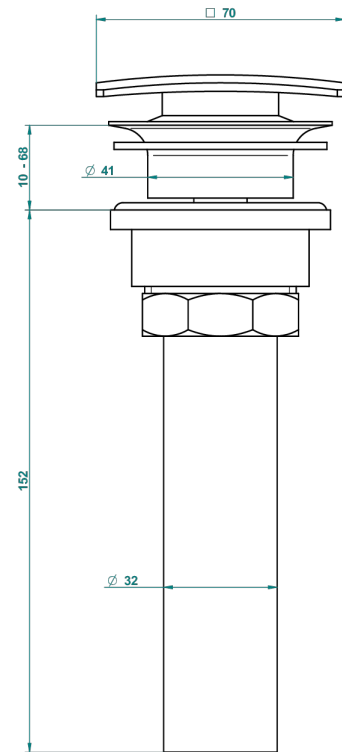

METROPOLIS CLEAR CRYSTAL

A2A-316C/US

Square click waste

THG[®]
PARIS

59805

05/07/2016

CHARACTERISTIC

- Métropolis Clear crystal
- Square click waste