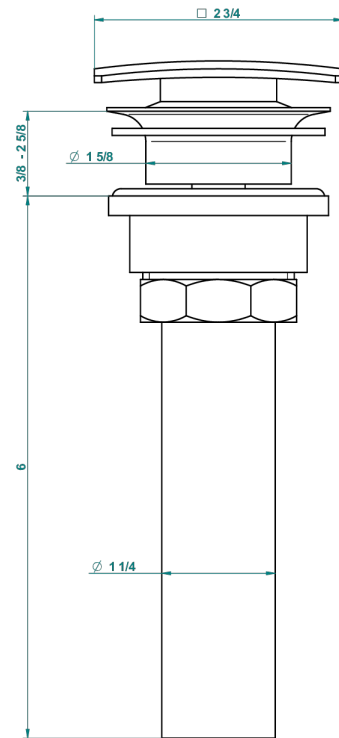

METROPOLIS CLEAR CRYSTAL

A2A-316C/US

Square click waste

THG[®]
PARIS

59805

05/07/2016

CHARACTERISTIC

- Métropolis Clear crystal
- Square click waste