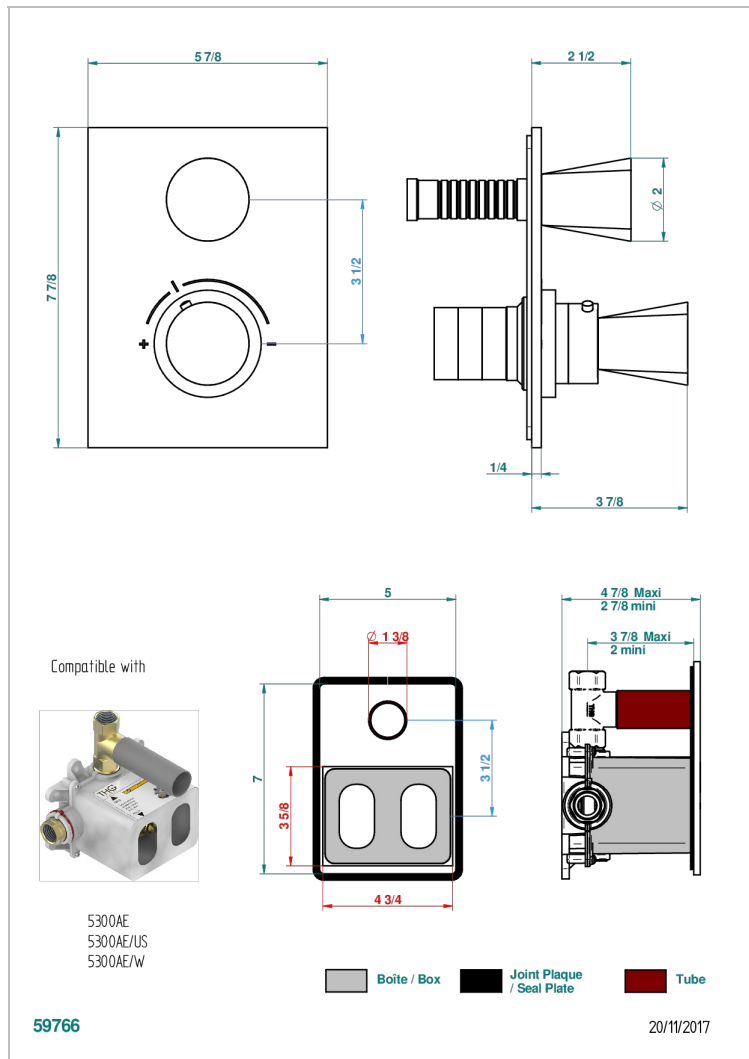

# METAMORPHOSE

G6A-5300BE

Trim for THG thermostat 1 volume control, rough part supplied with fixing box ref.5 300AE/US

## CHARACTERISTIC

- Built-in thermostatic cover for 5300AE - 5300AE/W - 5300AE/US with 1 no. 3/4" output
- Requires concealed thermostat réf 5300AE - 5300AE/W - 5300AE/US
- For shower 1 function
- Temperature control knob with security stop at 38°C
- Solid brass plate and knob
- ASME : ASME A112.18.1-2011/CSA B125.1-11
- DVGW : DW-6512CQ0608

## RELATED SKU'S

- Ref. G00-5300AE/US 3/4" THG thermostat, 60 l/mn with wax cartridge, with valve delivered, with a built-in box, no trim
- Ref. G00-5100G Reinforced stop ring for THG thermostatic with fixing set