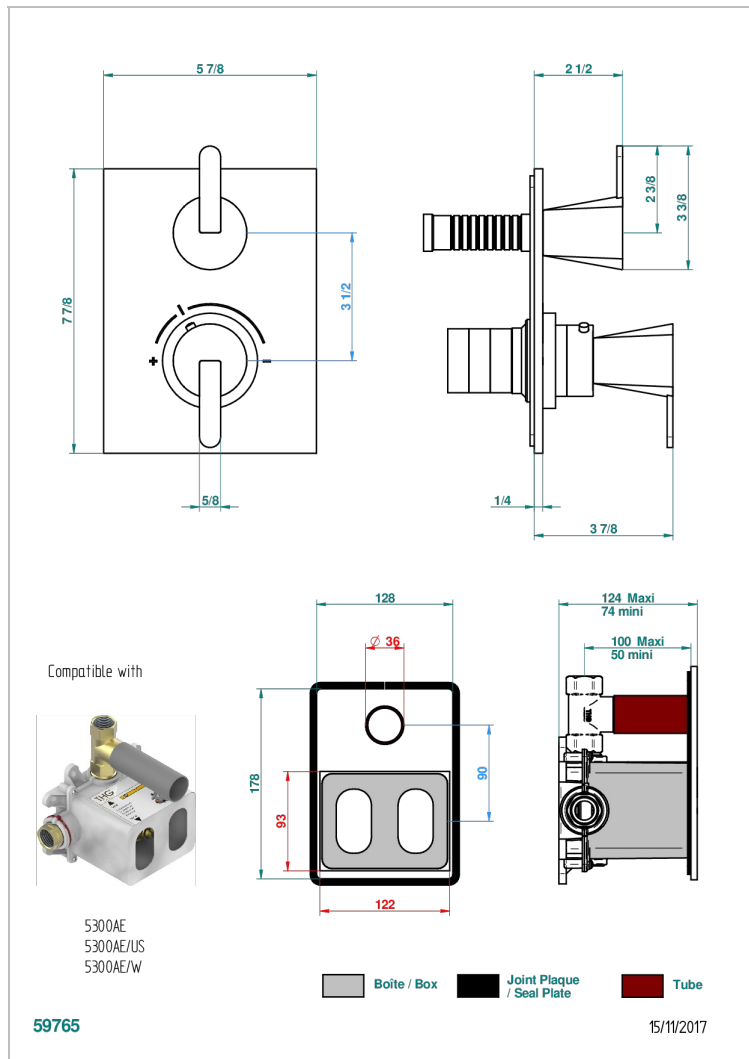

METAMORPHOSE WITH LEVER HANDLES

G6B-5300BE

Trim for THG thermostat 1 volume control, rough part supplied with fixing box ref.5 300AE/US

CHARACTERISTIC

- Built-in thermostatic cover for 5300AE - 5300AE/W - 5300AE/US with 1 no. 3/4" output
- Requires concealed thermostat réf 5300AE - 5300AE/W - 5300AE/US
- For shower 1 function
- Temperature control knob with security stop at 38°C
- Solid brass plate and knob
- ASME : ASME A112.18.1-2011/CSA B125.1-11
- DVGW : DW-6512CQ0608

STANDARDS

RELATED SKU'S

- Ref. G00-5300AE/US 3/4" THG thermostat, 60 l/mn with wax cartridge, with valve delivered, with a built-in box, no trim
- Ref. G00-5100G Reinforced stop ring for THG thermostatic with fixing set