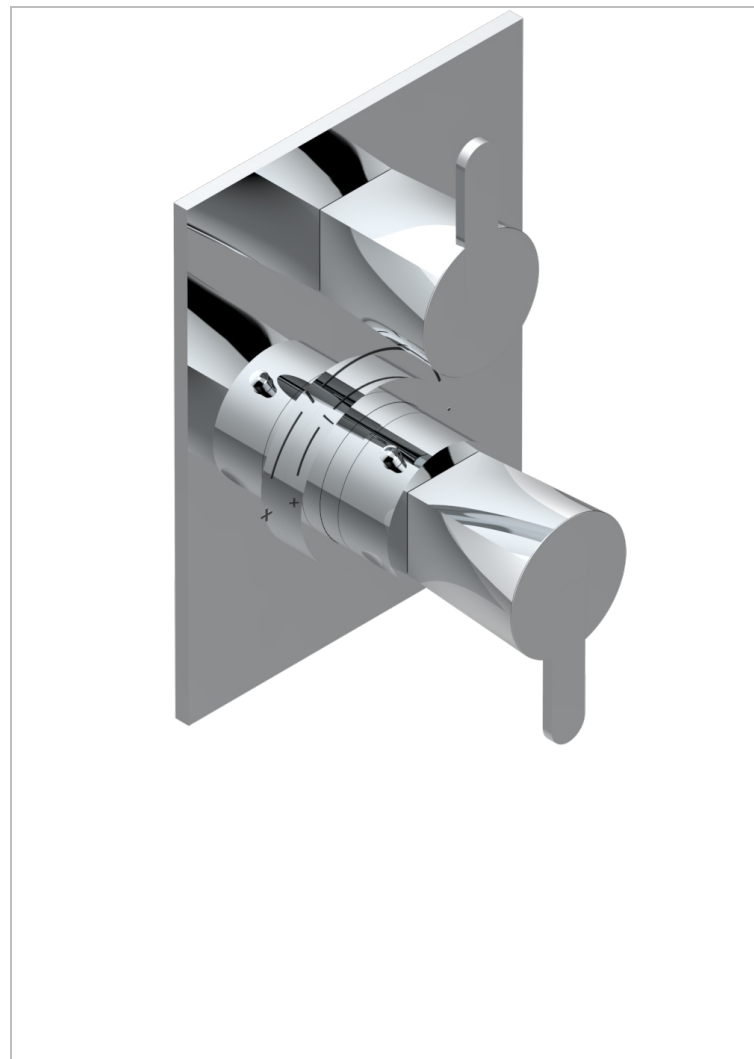

METAMORPHOSE WITH LEVER HANDLES

G6B-5300BE

Trim for THG thermostat 1 volume control, rough part supplied with fixing box ref.5 300AE/US

CHARACTERISTIC

- Built-in thermostatic cover for 5300AE - 5300AE/W - 5300AE/US with 1 no. 3/4" output
- Requires concealed thermostat réf 5300AE - 5300AE/W - 5300AE/US
- For shower 1 function
- Temperature control knob with security stop at 38°C
- Solid brass plate and knob
- ASME : ASME A112.18.1-2011/CSA B125.1-11
- DVGW : DW-6512CQ0608

STANDARDS

RELATED SKU'S

- Ref. G00-5300AE/US 3/4" THG thermostat, 60 l/mn with wax cartridge, with valve delivered, with a built-in box, no trim
- Ref. G00-5100G Reinforced stop ring for THG thermostatic with fixing set