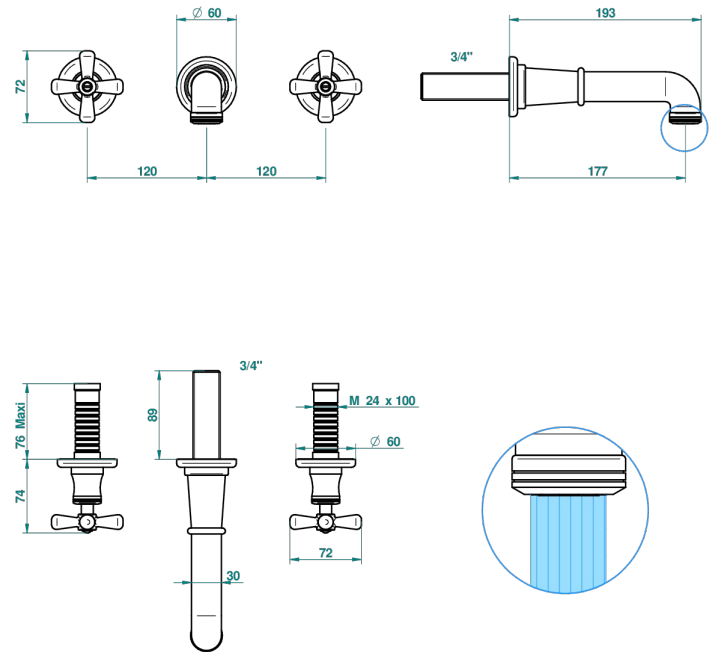

S

59746

22/05/2017

CHARACTERISTIC

- Beaubourg
- Trim for wall mounted 3-hole lavatory set only

RELATED SKU'S

- Ref. G00-40AM/US Rough parts for wall set (one counter clockwise and one clockwise cartridges)

AVAILABLE FINITIONS