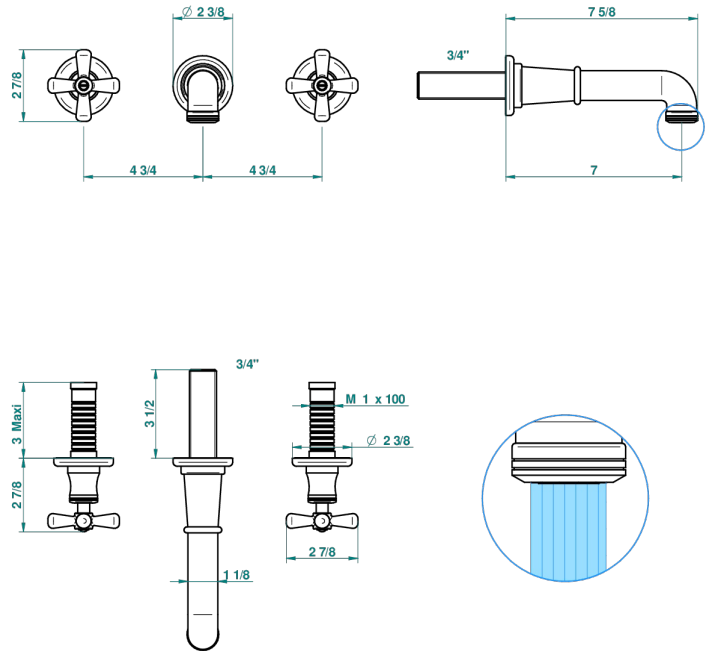

S

59746

22/05/2017

CHARACTERISTIC

- Beaubourg
- Trim for wall mounted 3-hole lavatory set only

RELATED SKU'S

- Ref. G00-40AM/US Rough parts for wall set (one counter clockwise and one clockwise cartridges)

AVAILABLE FINITIONS