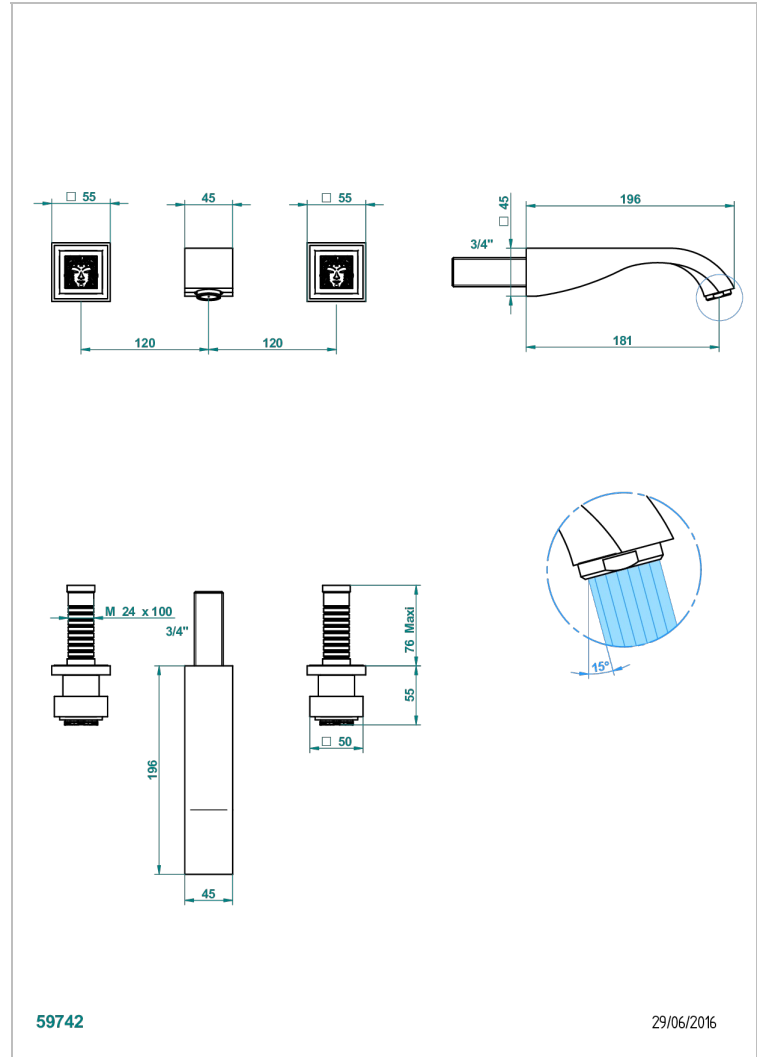

# MASQUE DE FEMME SMOOTH METAL

A2U-40GBUS

Trim for wall mounted 3-hole lavatory set only

## CHARACTERISTIC

- Masque de Femme Smooth metal
- Trim for wall mounted 3-hole lavatory set only

## RELATED SKU'S

- Ref. G00-40AM/US Rough parts for wall set (one counter clockwise and one clockwise cartridges)